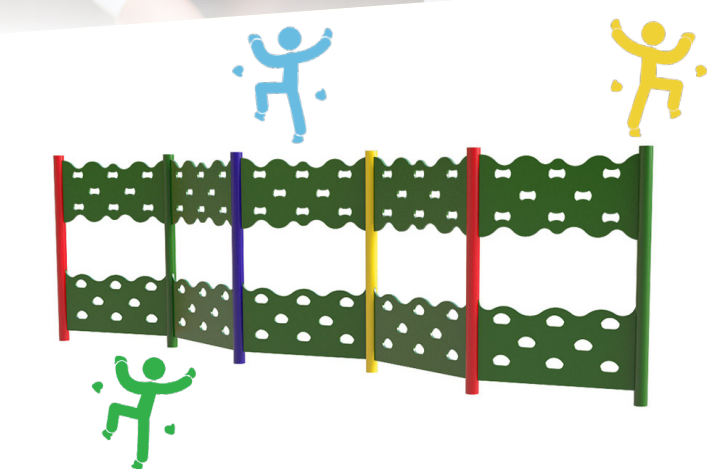

BASKETBALL & NETBALL

Designed for **durability and performance**, these setups provide a platform for students to **excel physically, learn teamwork, and develop a lifelong love for sports.**

TRIM TRAILS

Our colourful trim trails are manufactured in **heavy duty, vandal resistant steel** which doesn't split, distort or start to rot over time, unlike timber equipment

TRAVERSE WALLS

Traversing aids physical co-ordination, helping to develop grip and upper body strength. By offering different climbing routes, children get to explore and manage their own level of risk, choosing greater degrees of challenge as they increase in confidence and ability.