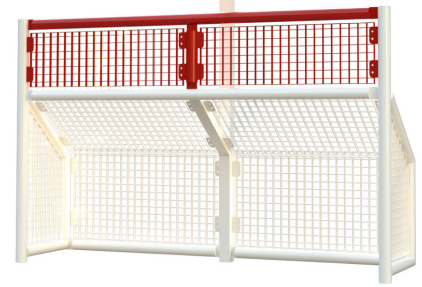

SCOOTERPOD

SCOOTER PODS a unique storage solutions just for children's scooters!

Each Scooterpod comes as 2 halves. The round segments hold 12 scooters when joined together, and can be added to a linear Scooterpod to create a Scooterpod Island to hold 24 scooters, or even more if extra linear segments are added! Scooterpods are delivered to your school with all the fixings necessary to put them together and fix them to a hardstanding surface.*

CYCLE & SCOOTER SHELTERS

PLAYGROUND FURNITURE

A wide selection of styles, sizes, colours and materials... all designed to last outdoors for many years to come.

GAME TOP TABLES

LOOP RANGE

RECYCLED PLASTIC

PLAYGROUND SHELTERS

OUTDOOR CLASSROOMS

INSTALLED
PRICES FROM
£4,997

★ ★ ★ ★ ★
**25 YEAR
WARRANTY**
★ ★ ★ ★ ★

GOAL UNITS

Often imitated but never equalled, our **high-quality** playground goals are widely recognised as the market leading product supplied to UK schools. With an unrivalled **25-year warranty**, and a smart design that supports up to 6 different sports in one space saving solution, our goals are the perfect answer to investing your **schools PE and Sports Premium fund** wisely.

MUGAs

Multi-Use Games Areas allow schools to provide high quality curriculum PE as well as encouraging pupils to stay active throughout their school day, resulting in **increased levels of wellbeing** and improved concentration in the classroom. A **dedicated zone for ball sports** can also mean fewer playground accidents or other behaviour related incidents.