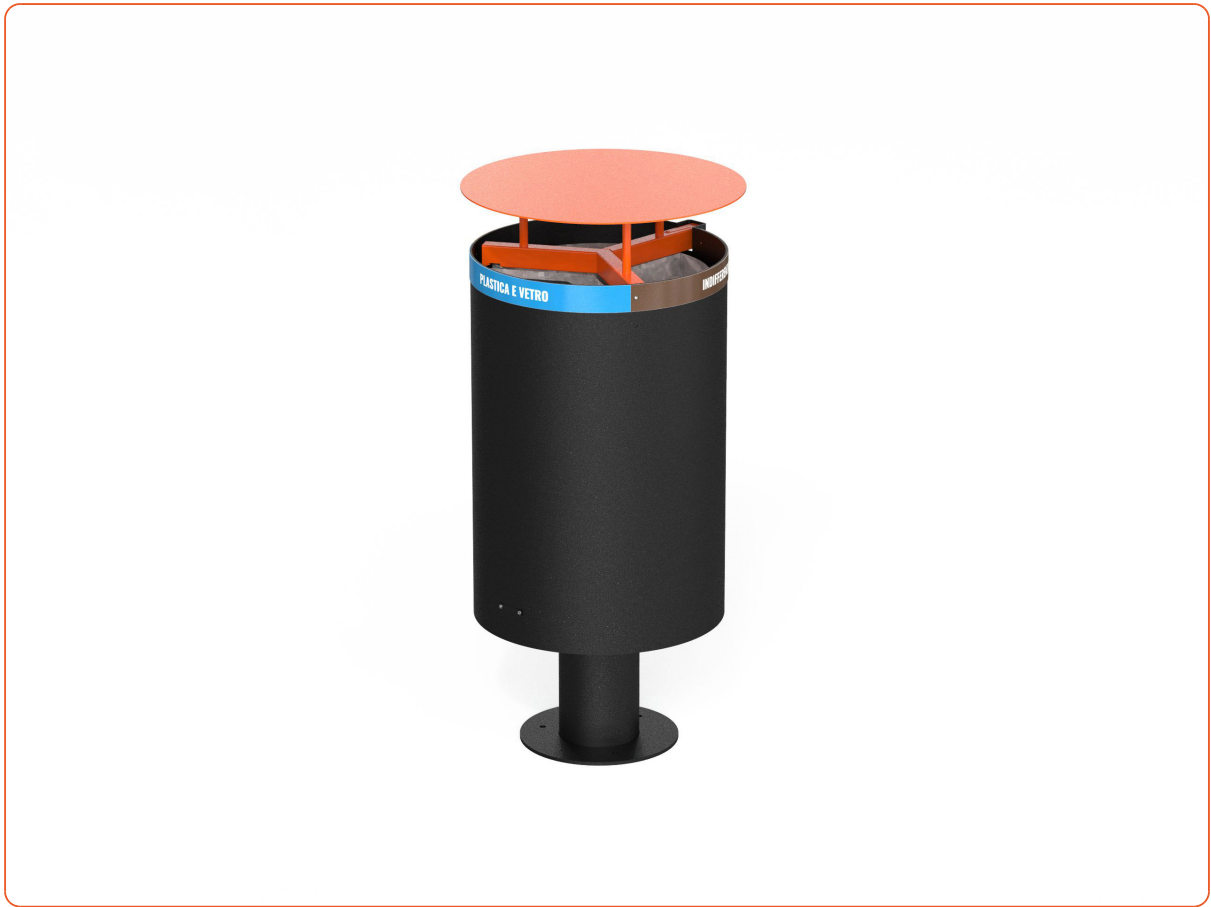

LITTER AND RECYCLING BINS SPECIFICATION DATA