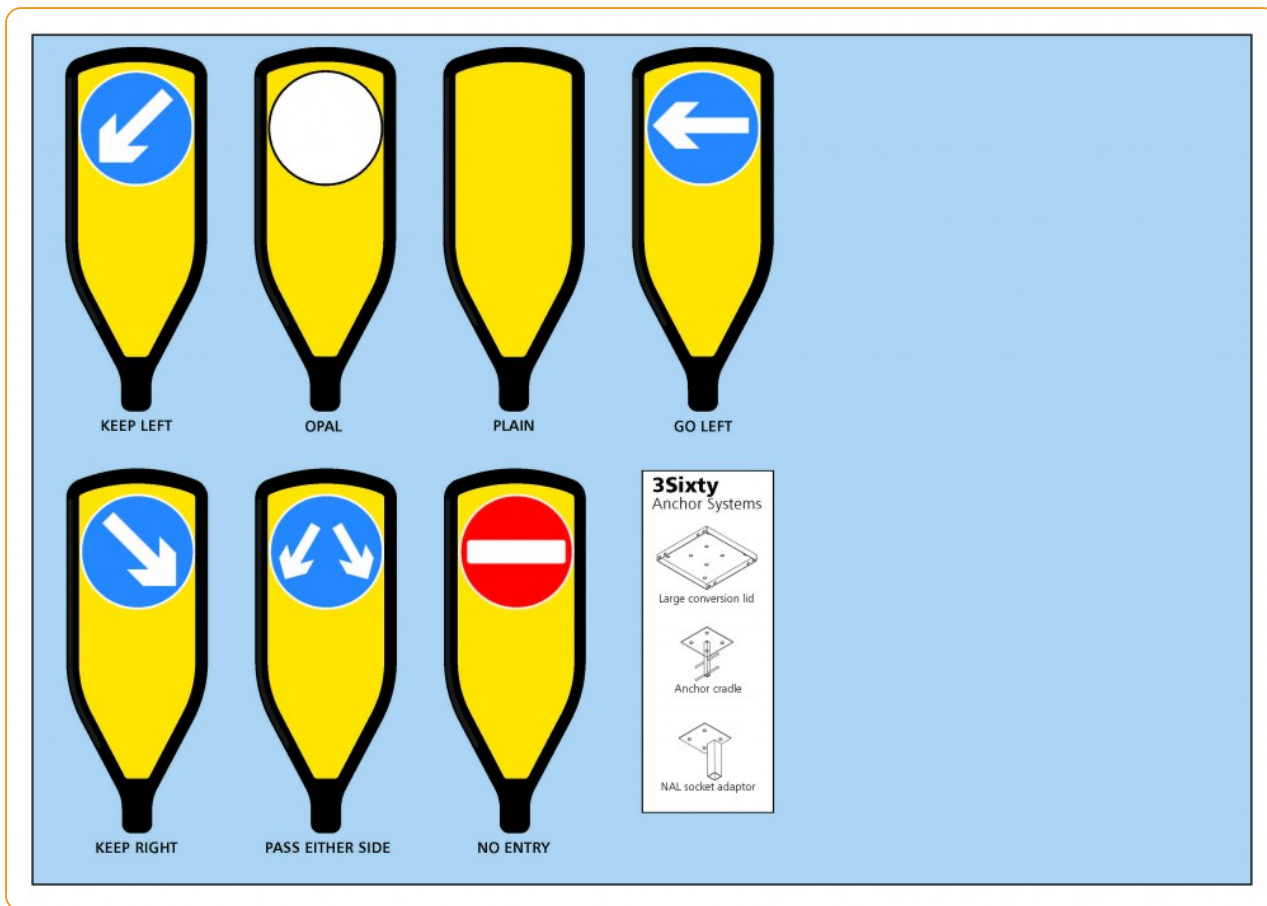

## Description

BSFG 3Sixty reflective bollards deliver superior visibility and resilience for traffic management and pedestrian safety. Made from flexible polyurethane with a self-righting design, they return to position after impact. Integrated reflective bands ensure 360° visibility, making them ideal for highways, car parks, and cycle routes.

### Standard Dimensions

Length x Width x Height (mm)  
370 x 84 x 960

Bailey Street Furniture Group | Adlington Business Park | London Road | Adlington | Cheshire | SK10 4NL | United Kingdom

w: [www.bsfg.co.uk](http://www.bsfg.co.uk) | t: 01625 322888 | e: [enquiries@bsfg.co.uk](mailto:enquiries@bsfg.co.uk)

# 3SIXTY REFLECTIVE SELF-

SKU: 501.1149

<b>Additional Products included</b>	No, Foundation Cage
<b>Country of Origin</b>	United Kingdom
<b>Depth</b>	84 mm
<b>Finishing / Treatment</b>	Galvanised
<b>Flexible</b>	Yes
<b>Height</b>	960 mm
<b>Length</b>	370 mm
<b>Material</b>	Steel, Rubber
<b>Mounting Options</b>	Surface Mounted
<b>Variant</b>	Left Arrow, Right Arrow