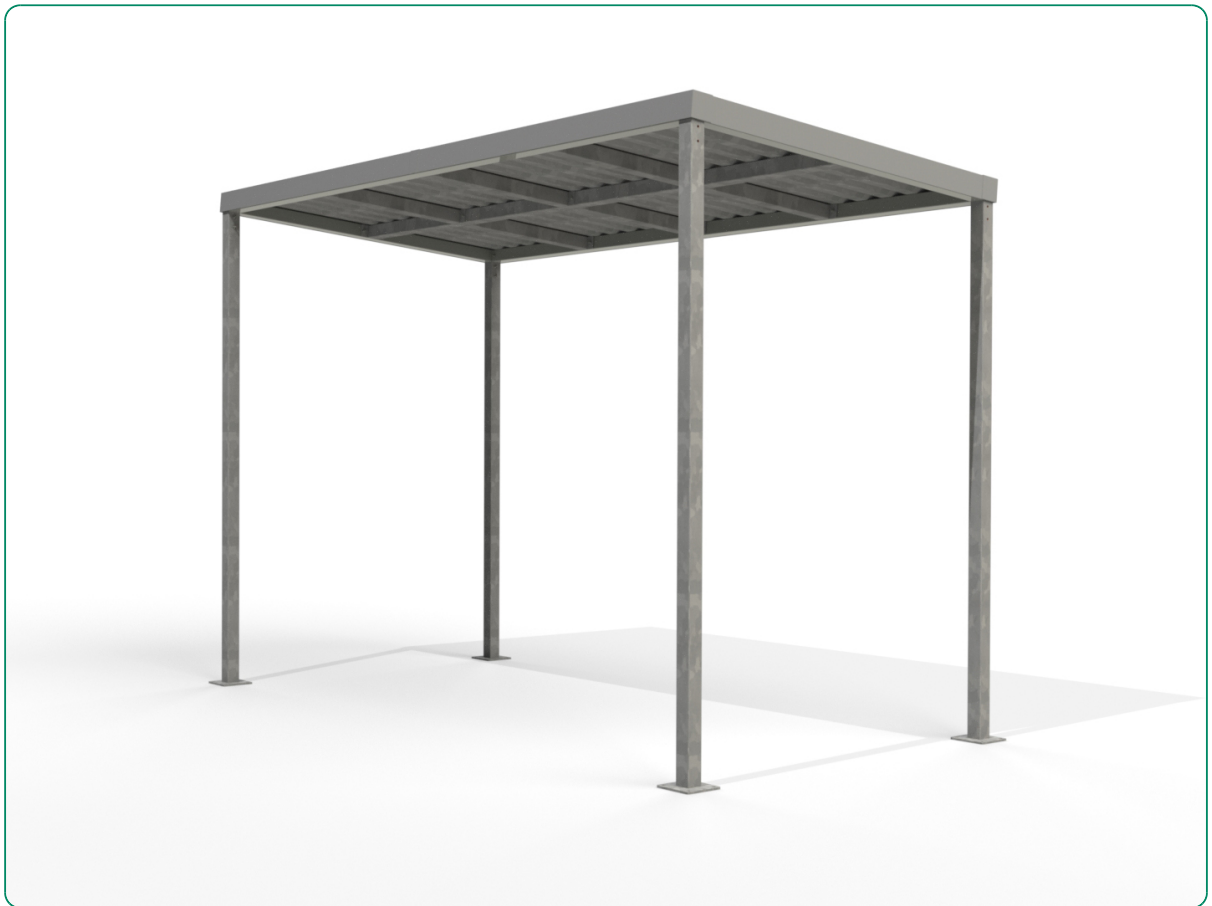

MARTELL CYCLE SHELTER

SKU: 107.0071

Description

The Martell Shelter is a modern and durable outdoor structure designed to provide reliable weather protection for cycle parking and waiting areas. Its sleek design enhances the aesthetics of public spaces while offering practical functionality for schools, parks, and transport hubs. Manufactured from heavy-duty steel with a corrosion-resistant powder-coated finish and UV-stable polycarbonate roofing, it ensures long-lasting performance in all weather conditions. Ideal for architects, specifiers, and contractors seeking stylish and sustainable shelter solutions.