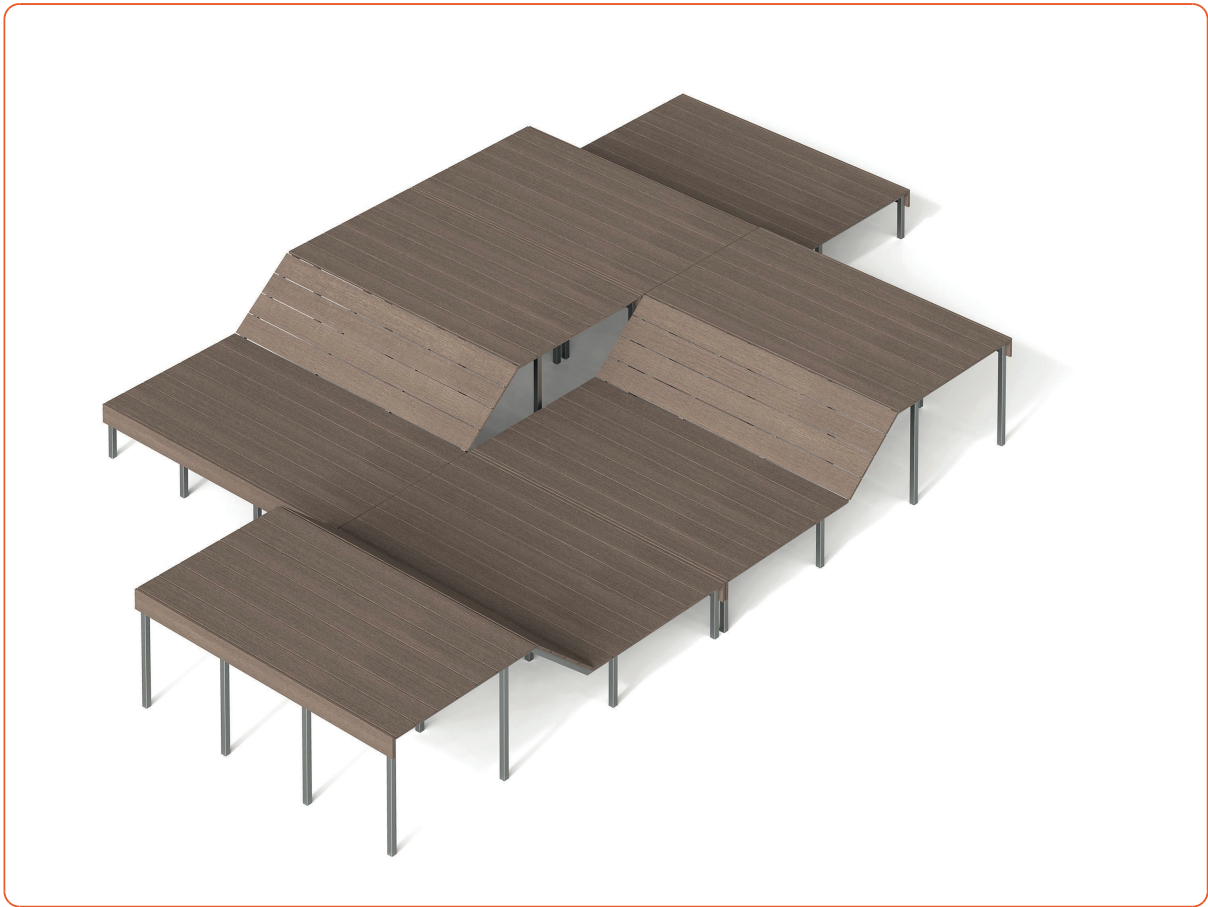

TREE PROTECTION & LANDSCAPING SPECIFICATION DATA