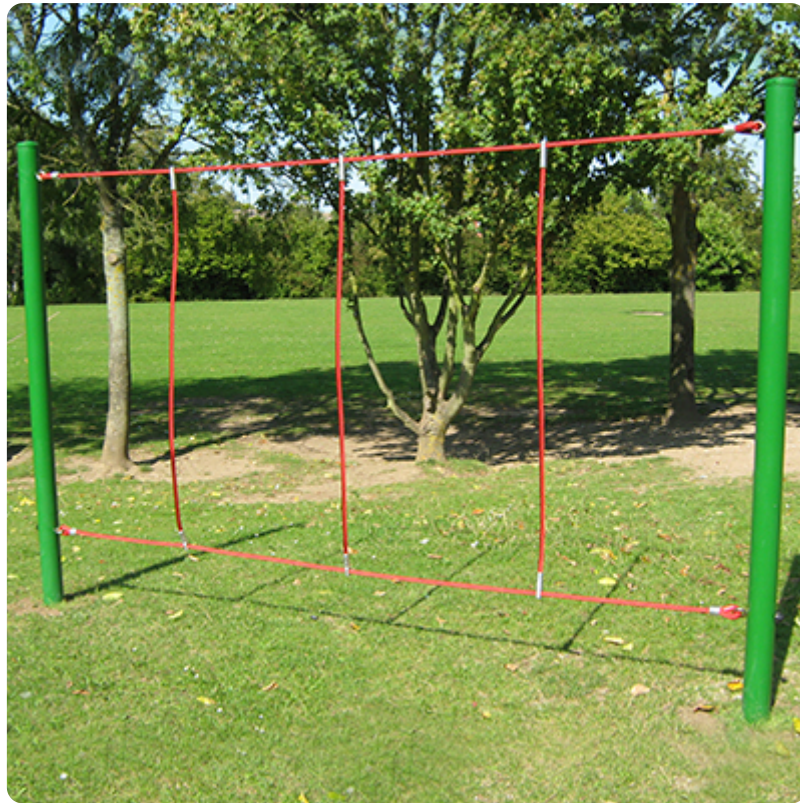

ROPE CROSSING

SKU: 403.0679

Description

The Rope Crossing is a dynamic, high-engagement play feature designed to develop balance, coordination and confidence in outdoor environments. Ideal for schools, playgrounds and public spaces, it encourages active movement and adventurous play. Engineered for durability and safety, it performs reliably in high-use settings. A specification-ready solution for creating challenging and inclusive play experiences.

Standard Dimensions

Length x Width x Height (mm)

3100 x 90 x 2480

Bailey Street Furniture Group | Adlington Business Park | London Road | Adlington | Cheshire | SK10 4NL | United Kingdom

w: www.bsfg.co.uk | t: 01625 322888 | e: enquiries@bsfg.co.uk

ROPE CROSSING

SKU: 403.0679

Length	3100 mm
Material	Steel
Mounting Options	Root Fixed

Bailey Street Furniture Group | Adlington Business Park | London Road | Adlington | Cheshire | SK10 4NL | United Kingdom