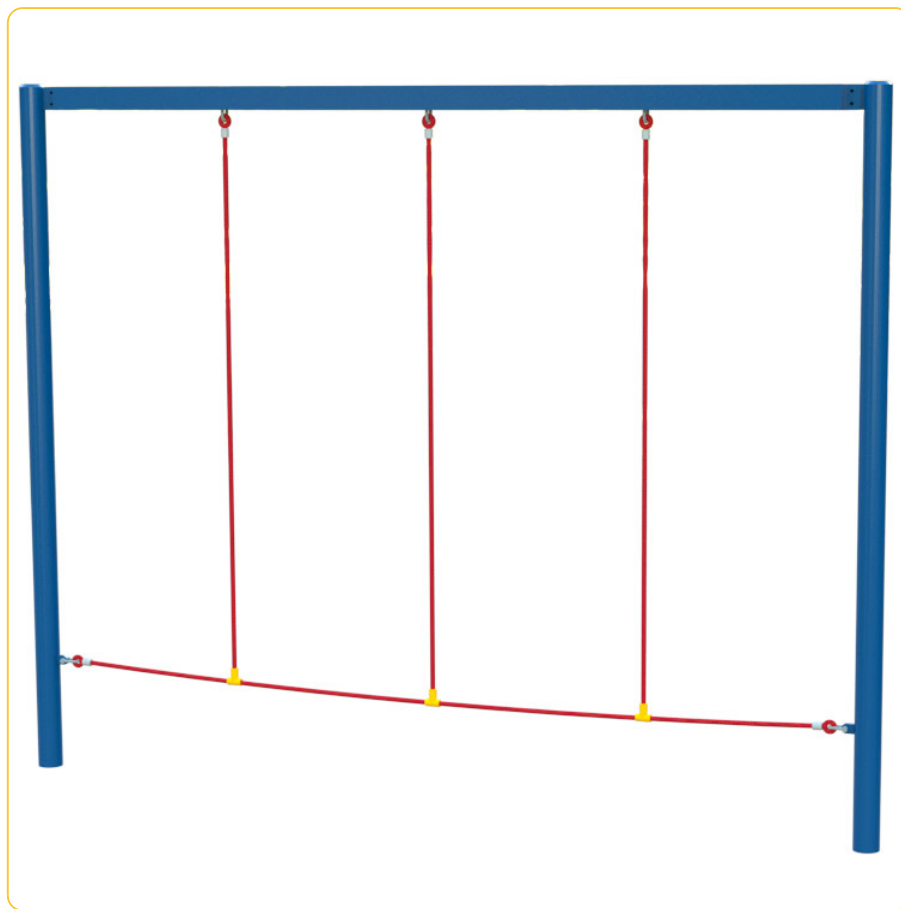

ROPE CROSSING

SKU: 403.0679

BSFG RAL Colours Palette

BSFG RAL 6001, BSFG RAL 7008, BSFG RAL 1013, BSFG RAL 7035, BSFG RAL 6027, BSFG RAL 2002, BSFG RAL 5015, BSFG RAL 5021, BSFG RAL 9005, BSFG RAL 3020, BSFG RAL 1023, BSFG RAL 2004, BSFG RAL 9006, BSFG RAL 1027, BSFG RAL 8017, BSFG RAL 7001, Galvanised, BSFG RAL 6018, BSFG RAL 6019, BSFG RAL 7039, BSFG RAL 8007, BSFG RAL 5024, BSFG RAL 9016, BSFG RAL 3005, BSFG RAL 4009, BSFG RAL 1028, BSFG RAL 5013, BSFG RAL 4005, BSFG RAL 7012, BSFG RAL 7016

Country of Origin

United Kingdom

Depth

90 mm

Finishing / Treatment

Galvanised, Powder Coated

Height

2480 mm

Bailey Street Furniture Group | Adlington Business Park | London Road | Adlington | Cheshire | SK10 4NL | United Kingdom

w: www.bsfg.co.uk | t: 01625 322888 | e: enquiries@bsfg.co.uk

Company Registration No. 5269442 VAT No. 849 4437 86