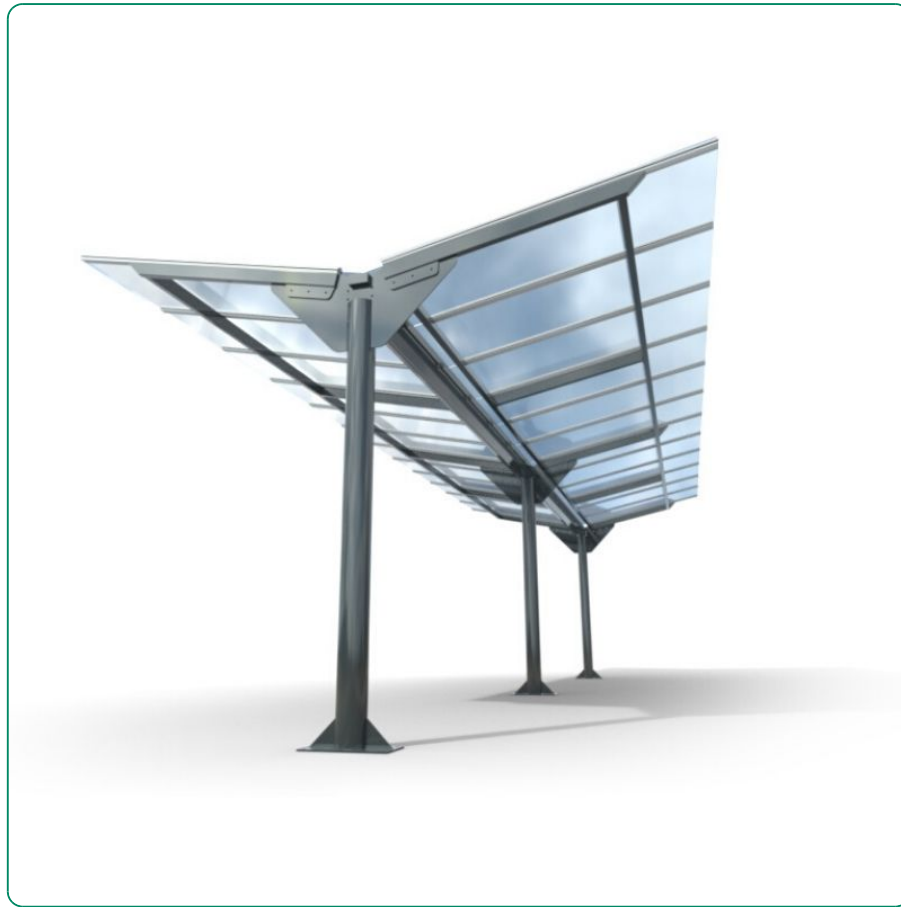

MORETON CANOPY

SKU: 206.0085

Description

The Moreton Canopy offers a practical and elegant solution for creating sheltered outdoor areas in educational, commercial, and hospitality settings. Its minimalist design features a flat roof supported by a high-strength steel frame, ensuring long-term durability and resistance to harsh weather conditions. Manufactured to BS EN 1090 standards, the canopy includes an integrated drainage system for efficient rainwater management. Freestanding with secure below-ground fixings, the Moreton Canopy allows flexible placement without requiring building attachment. Customisation options include powder coating in any RAL colour, bespoke sizing, and integrated features such as lighting or green roofing for sustainable design. Low-maintenance and visually striking, the Moreton Canopy enhances outdoor spaces by providing reliable weather protection and a contemporary architectural feature.

Standard Dimensions

Length x Width x Height (mm)

5000 x 4000 x 3100

MORETON CANOPY

SKU: 206.0085

Additional Products included

BSFG RAL Colours Palette

Optional

Company Registration No. 5269442 VAT No. 849 4437 86

MORETON CANOPY

SKU: 206.0085

Finishing / Treatment	Galvanised, Powder Coated
Height	3100 mm
Length	5000 mm
Material	Steel, Polyethylene
Mounting Options	Surface Mounted
Roof Material	Multiwall Polycarbonate, Polyethylene
Roof Type	Gullwing Roof
Type	Walkway