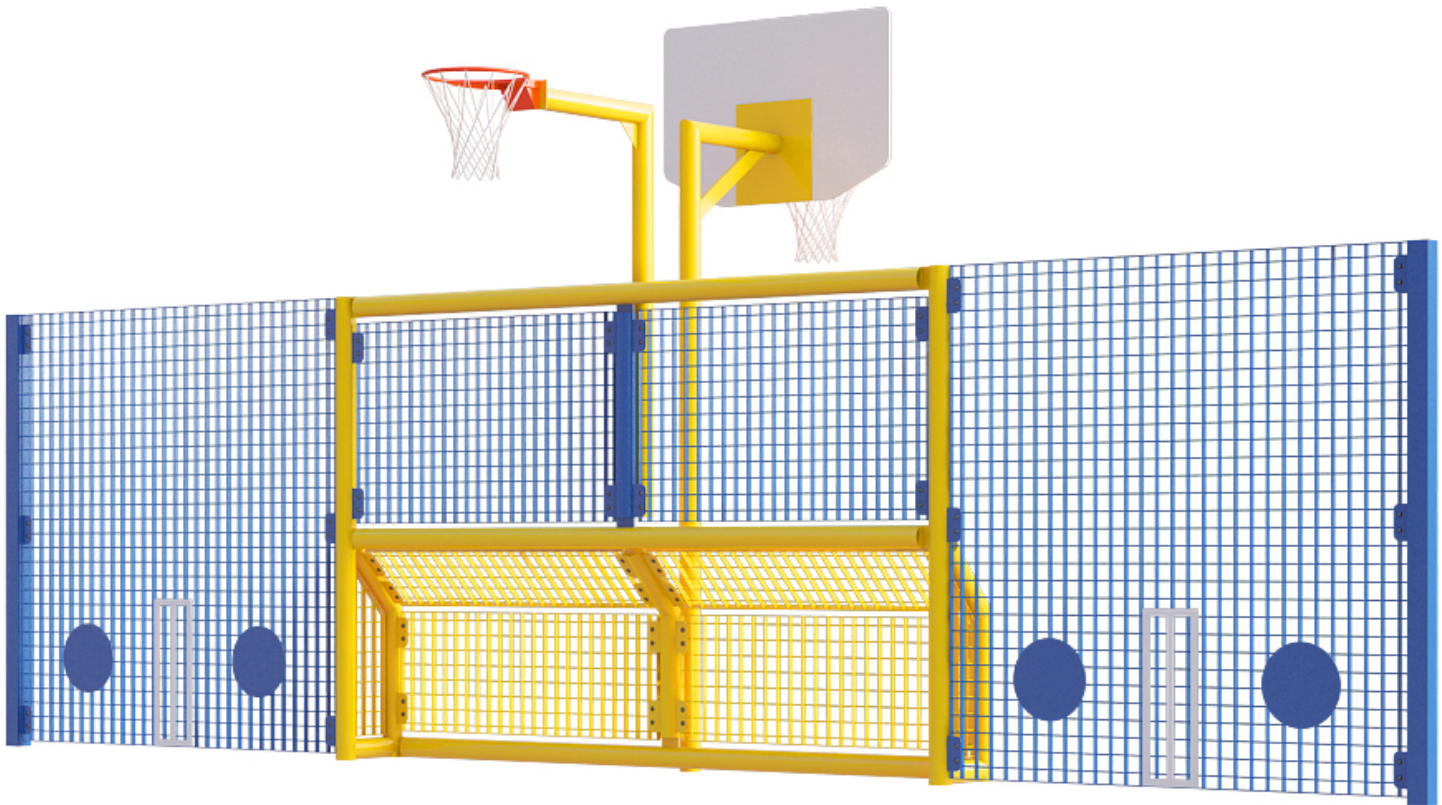

KS2 JUNIOR GOAL UNIT 231

SKU: 401.0459

Description

The KS2 Junior Goal Unit 231 is a versatile dual-sport goal designed for football, basketball, netball, hockey and cricket for children aged 7–11. With a 2000mm overall height, 7200mm width and 400mm depth, it offers an expansive play zone that supports advanced coordination, teamwork and multi-sport learning. It features back-to-back basketball backboards with 2600mm rings, plus a netball ring set at 2740mm, making it ideal for varied PE and playground activities. Constructed from galvanised and polyester powder-coated mild steel, it is fully weatherproof, vandal-resistant and low-maintenance.

Standard Dimensions

Length x Width x Height (mm)

7200 x 400 x 2000

KS2 JUNIOR GOAL UNIT 231

SKU: 401.0459

Age Suitability	9-12
BSFG RAL Colours Palette	BSFG RAL 6001, BSFG RAL 7008, BSFG RAL 1013, BSFG RAL 7035, BSFG RAL 6027, BSFG RAL 2002, BSFG RAL 5015, BSFG RAL 5021, BSFG RAL 9005, BSFG RAL 3020, BSFG RAL 1023, BSFG RAL 2004, BSFG RAL 9006, BSFG RAL 1027, BSFG RAL 8017, BSFG RAL 7001, Galvanised, BSFG RAL 6018, BSFG RAL 6019, BSFG RAL 7039, BSFG RAL 8007, BSFG RAL 5024, BSFG RAL 9016, BSFG RAL 3005, BSFG RAL 4009, BSFG RAL 1028, BSFG RAL 5013, BSFG RAL 4005, BSFG RAL 7012, BSFG RAL 7016
Basketball or Netball	Both
Country of Origin	United Kingdom
Depth	400 mm

KS2 JUNIOR GOAL UNIT 231

SKU: 401.0459

Finishing / Treatment	Galvanised, Powder Coated
Goal Depth	400 mm
Goal Height	1000 mm
Goal Length	3200 mm
Goal Mouth Style	Recess Goal
Height	2000 mm
Key Stage	Key Stage 2
Length	7200 mm
Material	Steel
Mounting Options	Root Fixed
Side Panel Edge	Straight
Side Panel Height	2000 mm
Side Panel Length	2000 mm
Side Panels	Yes
Upper Rebound Panel	Yes
Upper Rebound Panel Height	1000 mm
Upper Rebound Panel Length	3200 mm