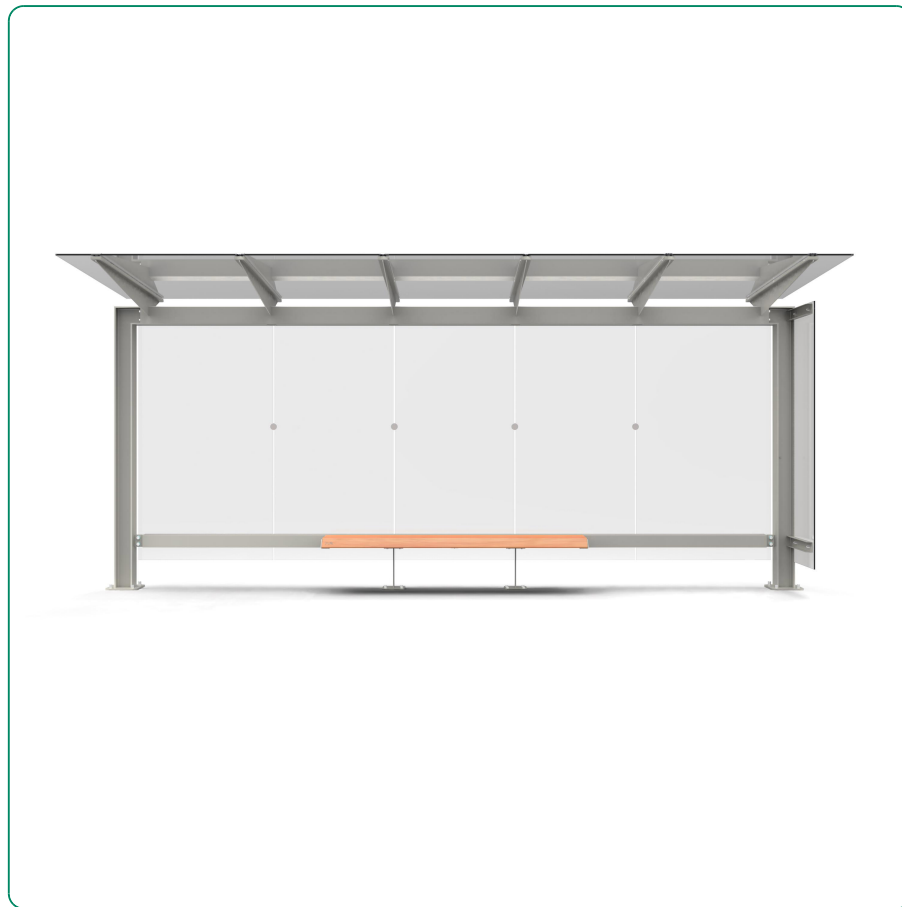

STINGRAY SHELTER

SKU: 202.1203

Additional Products included

City Design RAL Colours

Seating

CD PC RAL 2004, CD PC RAL 7012, CD PC RAL 3000, CD PC RAL 7001, CD PC RAL 6029, CD PC RAL 4009, CD PC RAL 1021, CD PC RAL 6005, CD PC RAL 5010, CD PC RAL 9007, CD PC RAL 6027, CD PC RAL 2002, CD PC RAL 6013, CD PC RAL 1013, CD PC RAL 3005, CD PC RAL 9006, CD PC RAL 9005, CD PC RAL 5013, CD PC RAL 3003, CD PC RAL 4005, CD PC RAL 6018, CD PC RAL 8017, CD PC RAL 7016, CD PC RAL 9010, CD PC RAL 5021, CD PC RAL 1028

Condition Upon Delivery

Disassembled

Country of Origin

Italy, Denmark

Depth

1798 mm, 1498 mm

Bailey Street Furniture Group | Adlington Business Park | London Road | Adlington | Cheshire | SK10 4NL | United Kingdom

w: www.bsfg.co.uk | t: 01625 322888 | e: enquiries@bsfg.co.uk

Company Registration No. 5269442 VAT No. 849 4437 86