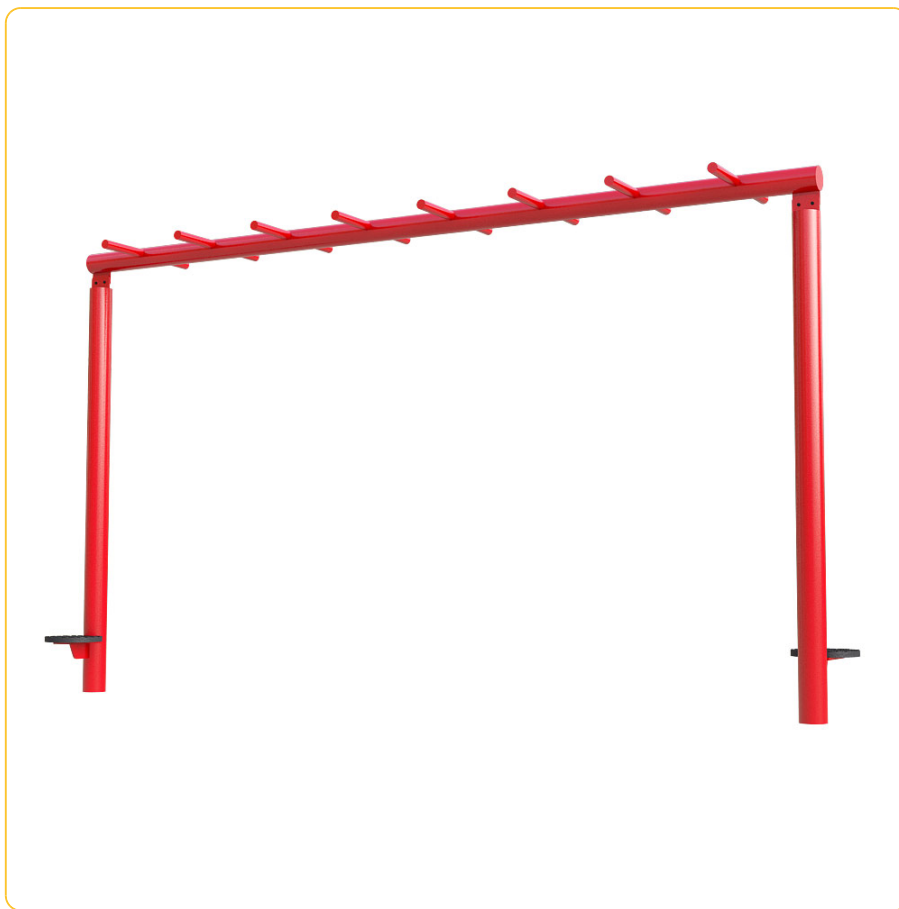

MONKEY LADDER (SINGLE)

SKU: 403.0676

BSFG RAL Colours Palette

BSFG RAL 6001, BSFG RAL 7008, BSFG RAL 1013, BSFG RAL 7035, BSFG RAL 6027, BSFG RAL 2002, BSFG RAL 5015, BSFG RAL 5021, BSFG RAL 9005, BSFG RAL 3020, BSFG RAL 1023, BSFG RAL 2004, BSFG RAL 9006, BSFG RAL 1027, BSFG RAL 8017, BSFG RAL 7001, Galvanised, BSFG RAL 6018, BSFG RAL 6019, BSFG RAL 7039, BSFG RAL 8007, BSFG RAL 5024, BSFG RAL 9016, BSFG RAL 3005, BSFG RAL 4009, BSFG RAL 1028, BSFG RAL 5013, BSFG RAL 4005, BSFG RAL 7012, BSFG RAL 7016

Country of Origin

United Kingdom

Depth

90 mm

Designer

Bailey Street Furniture Group

Finishing / Treatment

Galvanised, Powder Coated

Bailey Street Furniture Group | Adlington Business Park | London Road | Adlington | Cheshire | SK10 4NL | United Kingdom

w: www.bsfg.co.uk | t: 01625 322888 | e: enquiries@bsfg.co.uk

Company Registration No. 5269442 VAT No. 849 4437 86