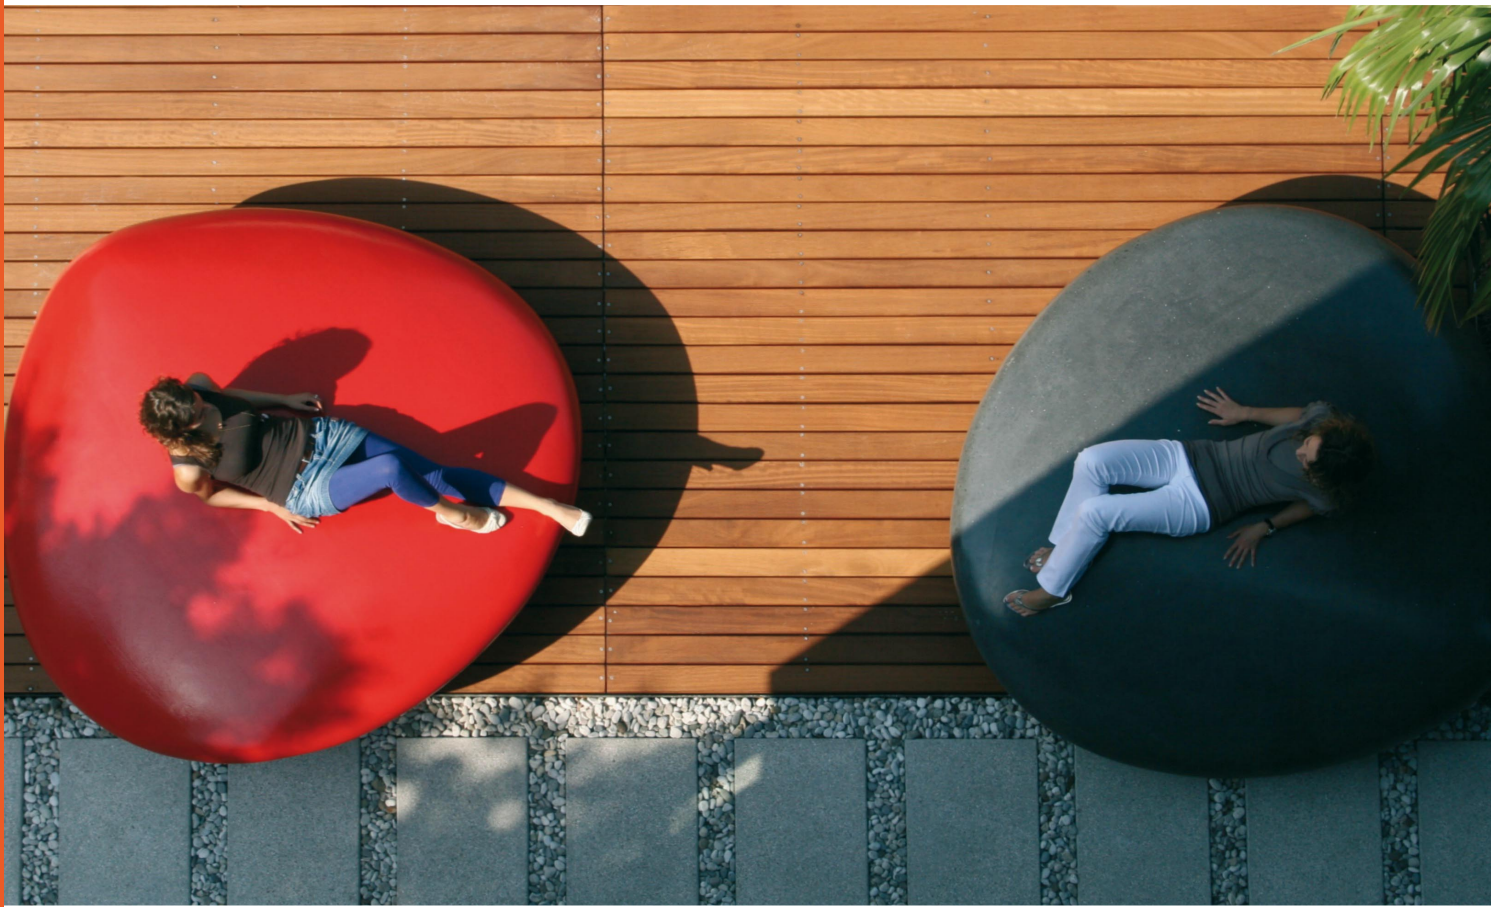

## Description

The Moonstone Collection is a sculptural seating system crafted from reconstituted marble or granite (PDM) with optional hardwood inserts, designed by Metalco for premium public realm environments. Available in monolithic straight and curved modules, Moonstone combines timeless elegance with exceptional durability, making it ideal for plazas, waterfronts, campuses and civic spaces.