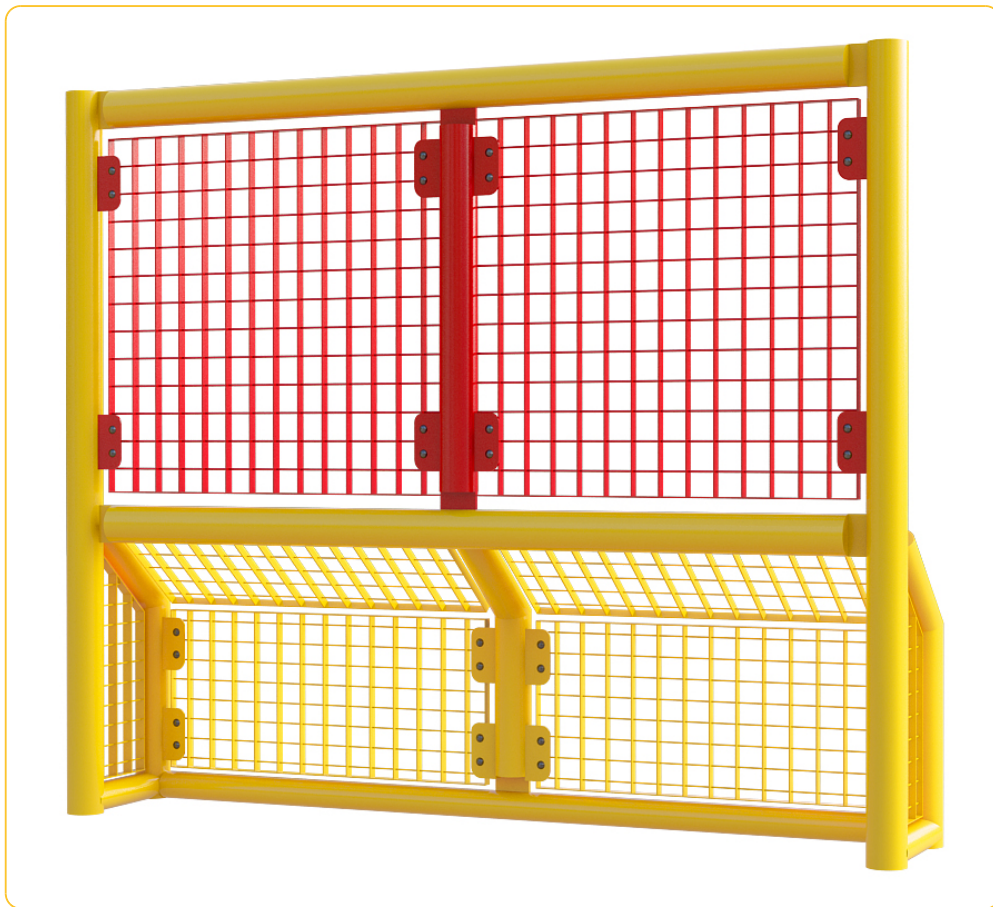

## Description

The KS1 Infant Goal Unit 6 is a robust, child-safe goal designed specifically for Key Stage 1 playgrounds to encourage early team games and active play. Manufactured in mild steel, fully galvanised and powder-coated, it offers long-lasting resistance to vandalism and weather exposure. Optional target panels and cricket wickets allow schools and local authorities to expand activity variety and boost engagement.

### Standard Dimensions

Length x Width x Height (mm)

2000 x 300 x 1500

Bailey Street Furniture Group | Adlington Business Park | London Road | Adlington | Cheshire | SK10 4NL | United Kingdom

w: [www.bsfg.co.uk](http://www.bsfg.co.uk) | t: 01625 322888 | e: [enquiries@bsfg.co.uk](mailto:enquiries@bsfg.co.uk)

# KS1 INFANT GOAL UNIT 6

SKU: 401.0442

<b>2D DWG Available</b>	Yes
<b>3D Model Available (STEP/IFC)</b>	Yes
<b>Above Ground Height</b>	1500 mm
<b>Age Suitability</b>	5-7 Years Old
<b>Area of Application</b>	Outdoor
<b>BIM Object Available</b>	No