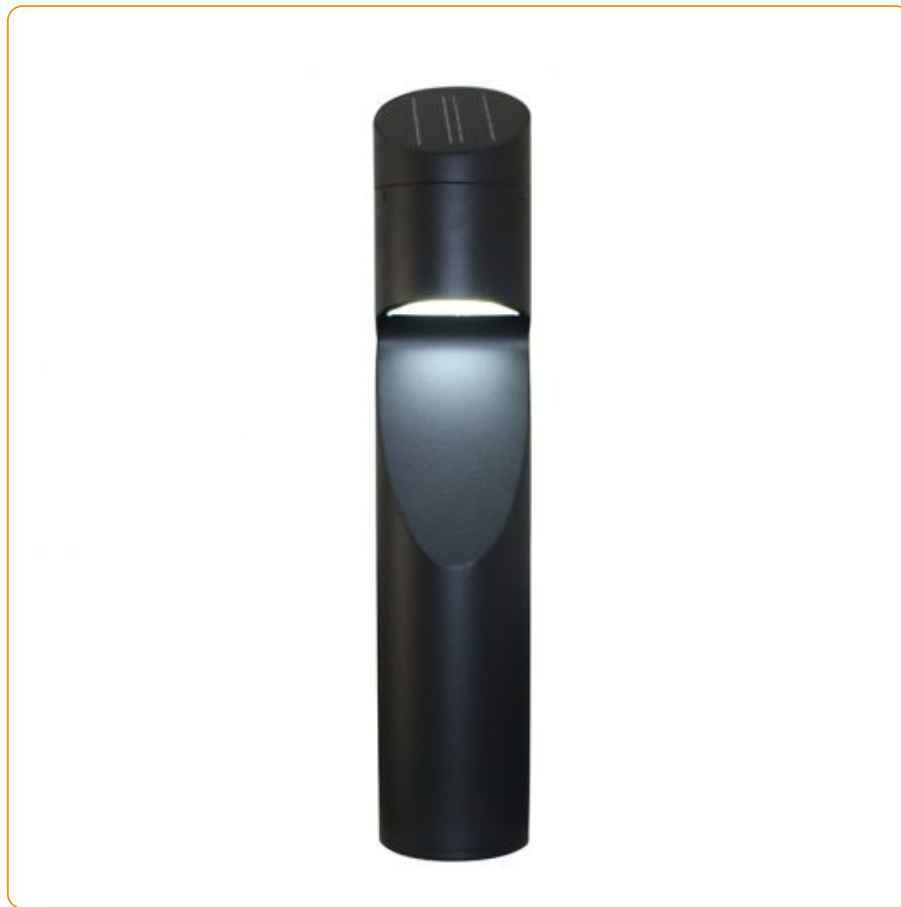

PRO SOLAR ECCENTRICA

SKU: 501.1303

ILLUMINATED BOLLARDS SPECIFICATION DATA

Description

BSFG Pro Solar Eccentrica bollards combine elegant design with integrated solar-powered LED lighting for sustainable illumination. Crafted from durable steel with a powder-coated finish, these bollards provide energy-efficient lighting and robust performance for pathways, parks, and urban spaces.

Standard Dimensions

Height (mm)

800

Diameter (mm)

165

Bailey Street Furniture Group | Adlington Business Park | London Road | Adlington | Cheshire | SK10 4NL | United Kingdom

w: www.bsfg.co.uk | t: 01625 322888 | e: enquiries@bsfg.co.uk

Company Registration No. 5269442 VAT No. 849 4437 86

PRO SOLAR ECCENTRICA

SKU: 501.1303

ILLUMINATED BOLLARDS SPECIFICATION DATA

Bulb	LED
Bulb Colour	Daylight White, Warm White
Colour	White, Black
Country of Origin	United Kingdom
Diameter	165 mm
Height	800 mm
IP Rating	IP65
Lighting	Yes
Material	Aluminium, Glass
Mounting Options	Surface Mounted

PRO SOLAR ECCENTRICA

SKU: 501.1303

Other Uses	Path or Street Light
Planter Shape	Cylindrical
Power	2w Watt
Power Source	Solar
Top Type	Mitre Top
Weight	8 kg

Bailey Street Furniture Group | Adlington Business Park | London Road | Adlington | Cheshire | SK10 4NL | United Kingdom