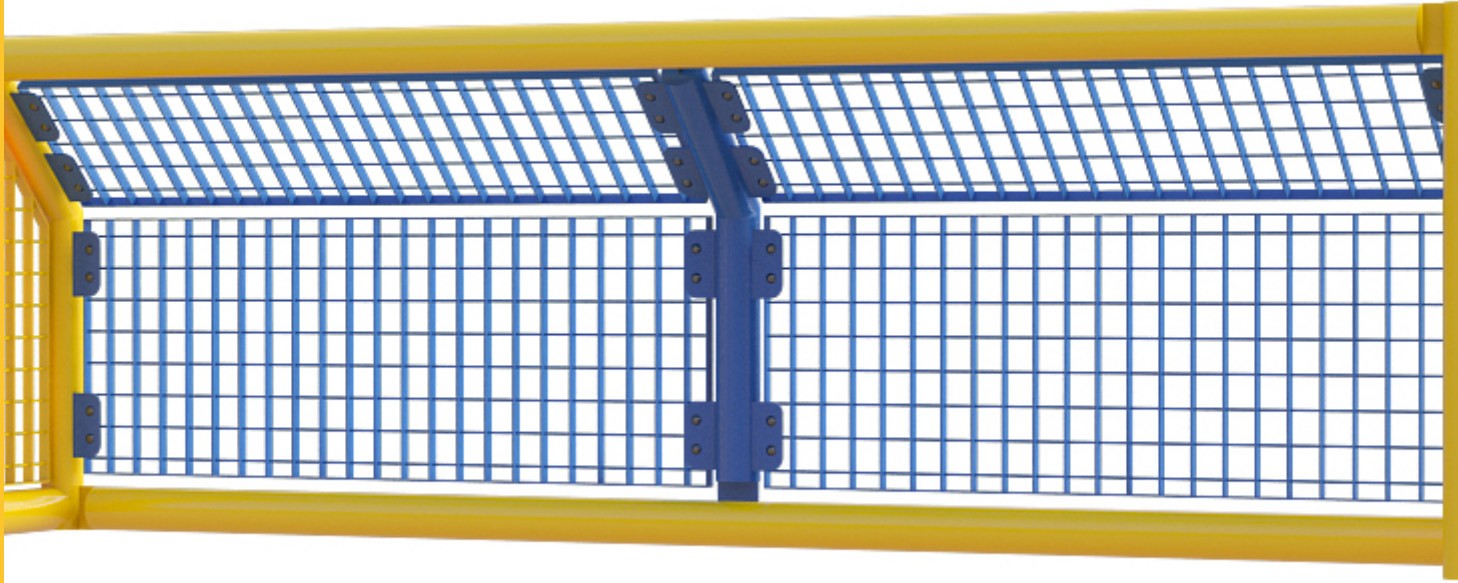

KS2 JUNIOR GOAL RECESS 37

SKU: 401.0448

Description

The KS2 Junior Goal Recess 37 is a durable, space-efficient recessed goal designed for organised team sports such as football and hockey for children aged 7–11. With a 1000mm overall height, 3200mm width and 400mm depth, it creates a controlled play zone that encourages accuracy, teamwork and confident ball-skills progression. Made from galvanised and polyester powder-coated mild steel, it is fully weatherproof, vandal-resistant and virtually maintenance-free. Optional target panels or cricket wickets allow schools to expand skill-development opportunities within the same compact footprint.

Standard Dimensions

Length x Width x Height (mm)

3200 x 400 x 1000

KS2 JUNIOR GOAL RECESS 37

SKU: 401.0448

Age Suitability

9-12

BSFG RAL Colours Palette

Finishing / Treatment	Galvanised, Powder Coated
Goal Depth	400 mm
Goal Height	1000 mm
Goal Length	3200 mm
Goal Mouth Style	Recess Goal
Height	1000 mm
Key Stage	Key Stage 2
Length	3200 mm
Material	Steel
Mounting Options	Root Fixed
Side Panels	No
Upper Rebound Panel	No