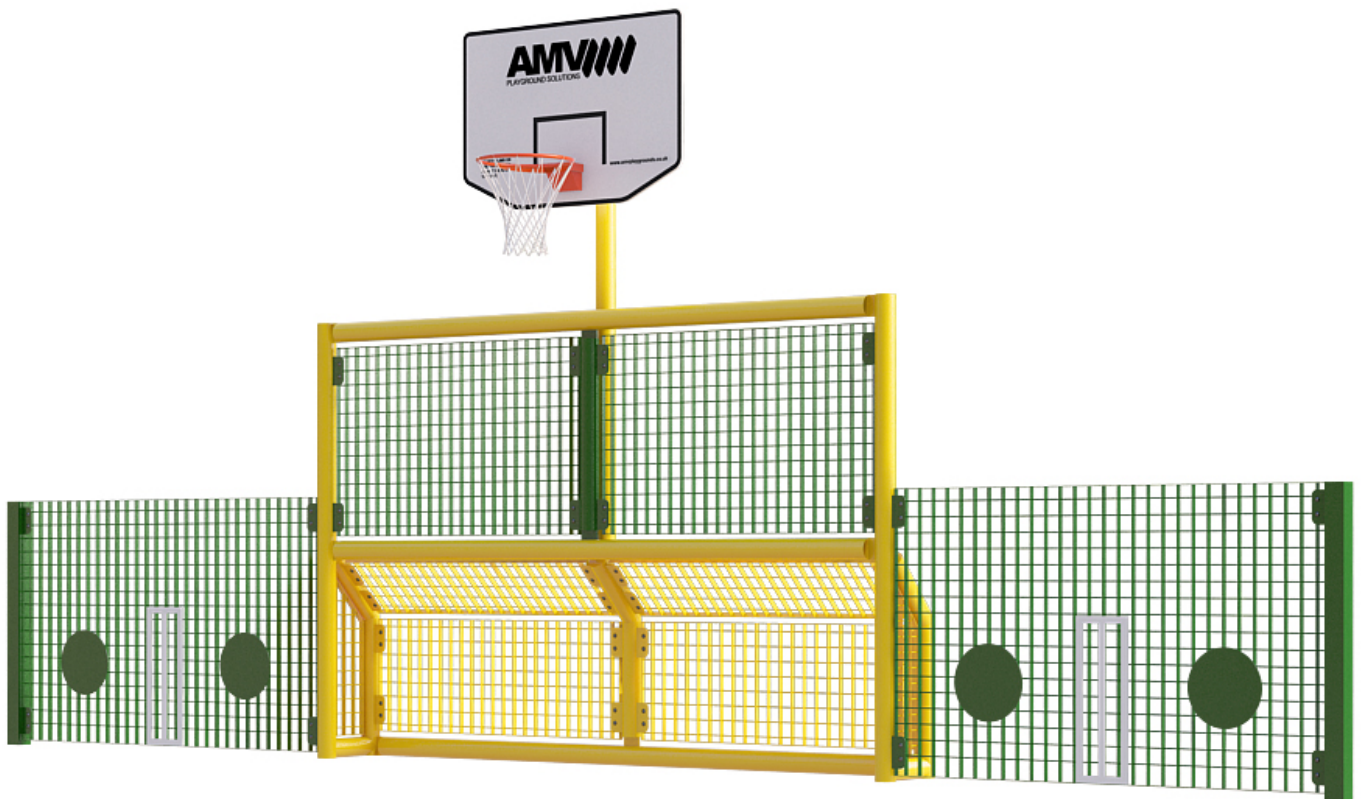

KS2 JUNIOR GOAL UNIT 3

SKU: 401.0452

Age Suitability

9-12

BSFG RAL Colours Palette

BSFG RAL 6001, BSFG RAL 7008, BSFG RAL 1013, BSFG RAL 7035, BSFG RAL 6027, BSFG RAL 2002, BSFG RAL 5015, BSFG RAL 5021, BSFG RAL 9005, BSFG RAL 3020, BSFG RAL 1023, BSFG RAL 2004, BSFG RAL 9006, BSFG RAL 1027, BSFG RAL 8017, BSFG RAL 7001, Galvanised, BSFG RAL 6018, BSFG RAL 6019, BSFG RAL 7039, BSFG RAL 8007, BSFG RAL 5024, BSFG RAL 9016, BSFG RAL 3005, BSFG RAL 4009, BSFG RAL 1028, BSFG RAL 5013, BSFG RAL 4005, BSFG RAL 7012, BSFG RAL 7016

Basketball Hoop / Netball Ring Height

2600 mm

Basketball or Netball

Basketball

Country of Origin

United Kingdom