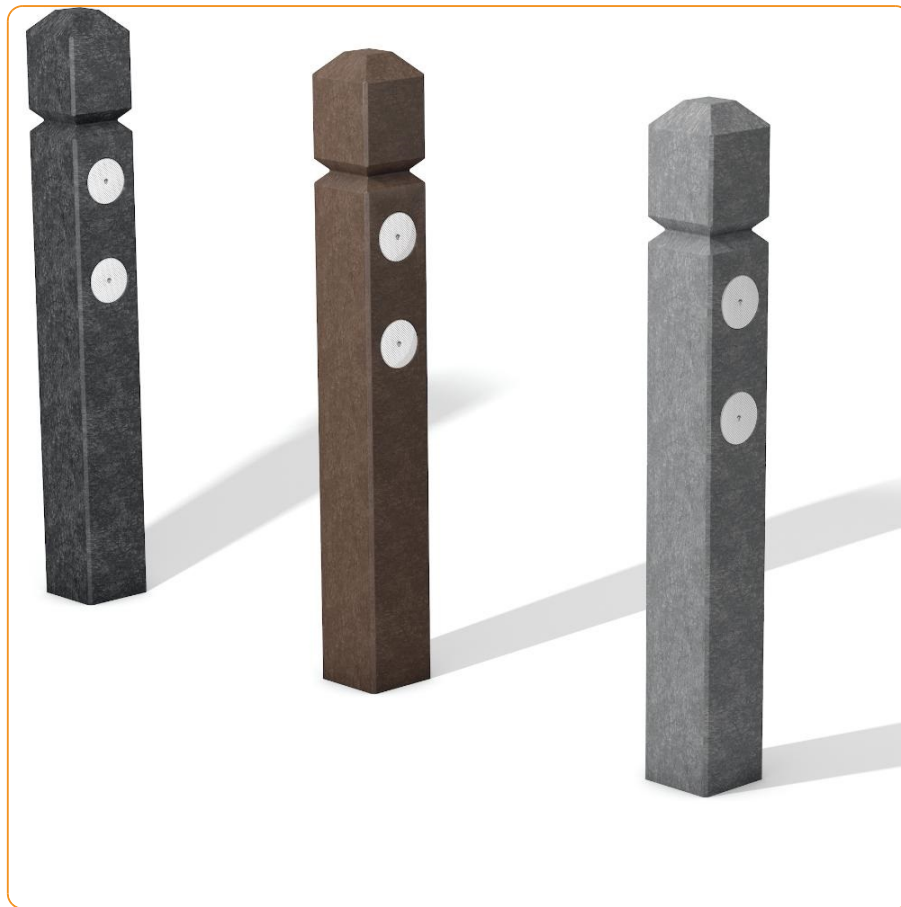

PYRAMID BOLLARD

SKU: 501.0307

PLASTIC BOLLARDS SPECIFICATION DATA

Description

The Pyramid Recycled Plastic Bollard by BSFG offers a sustainable, low-maintenance solution for modern streetscapes, manufactured from 100% recycled polymer for exceptional durability and environmental responsibility. Standing 1,200 mm tall with a 150 mm square profile, it features a distinctive pyramid top for a clean, contemporary look. Available in black or brown finishes with optional reflective banding, Pyramid resists rot, corrosion and splintering—ideal for parks, pathways and public realm projects.

Standard Dimensions

Length x Width x Height (mm)

120 x 120 x 1600

Bailey Street Furniture Group | Adlington Business Park | London Road | Adlington | Cheshire | SK10 4NL | United Kingdom

w: www.bsfg.co.uk | t: 01625 322888 | e: enquiries@bsfg.co.uk

Company Registration No. 5269442 VAT No. 849 4437 86

PYRAMID BOLLARD

SKU: 501.0307

Colour	Brown
Country of Origin	United Kingdom
Depth	120 mm
Height	1600 mm
Length	120 mm
Material	Polysite Recycled Plastic
Mounting Options	Root Fixed
Weight	139 kg