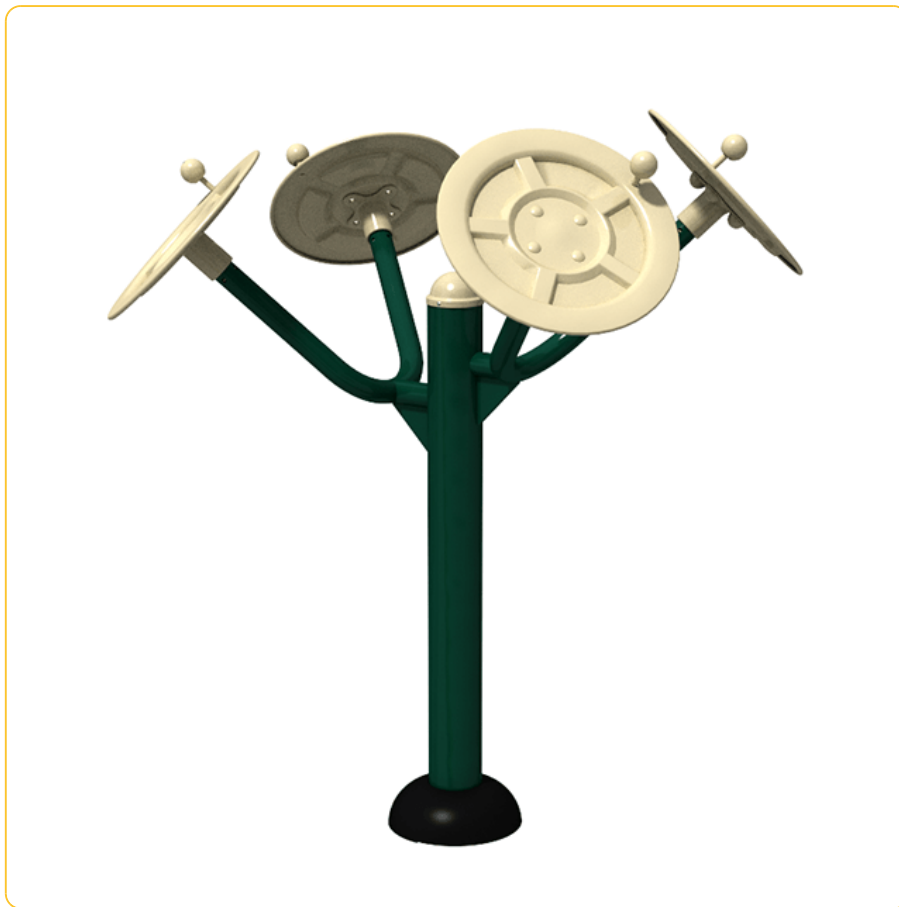

FA CHILDREN'S T'AI CHI

SKU: 405.1169

Standard Dimensions

Length x Width x Height (mm)

1272 x 1058 x 1268

OUTDOOR GYM EQUIPMENT SPECIFICATION DATA

Bailey Street Furniture Group | Adlington Business Park | London Road | Adlington | Cheshire | SK10 4NL | United Kingdom

w: www.bsfg.co.uk | t: 01625 322888 | e: enquiries@bsfg.co.uk

Company Registration No. 5269442 VAT No. 849 4437 86

FA CHILDREN'S T'AI CHI

SKU: 405.1169

Age Suitability	5-8
Colour	Green and Beige
Country of Origin	United Kingdom
Depth	1058 mm
Finishing / Treatment	Powder Coated
Height	1268 mm
Key Stage	Key Stage 2 (7 to 11 Years Old)
Length	1272 mm
Material	Steel
Mounting Options	Root Fixed

FA CHILDREN'S T'AI CHI

SKU: 405.1169

Ral Colour

RAL 6005 RAL 1019