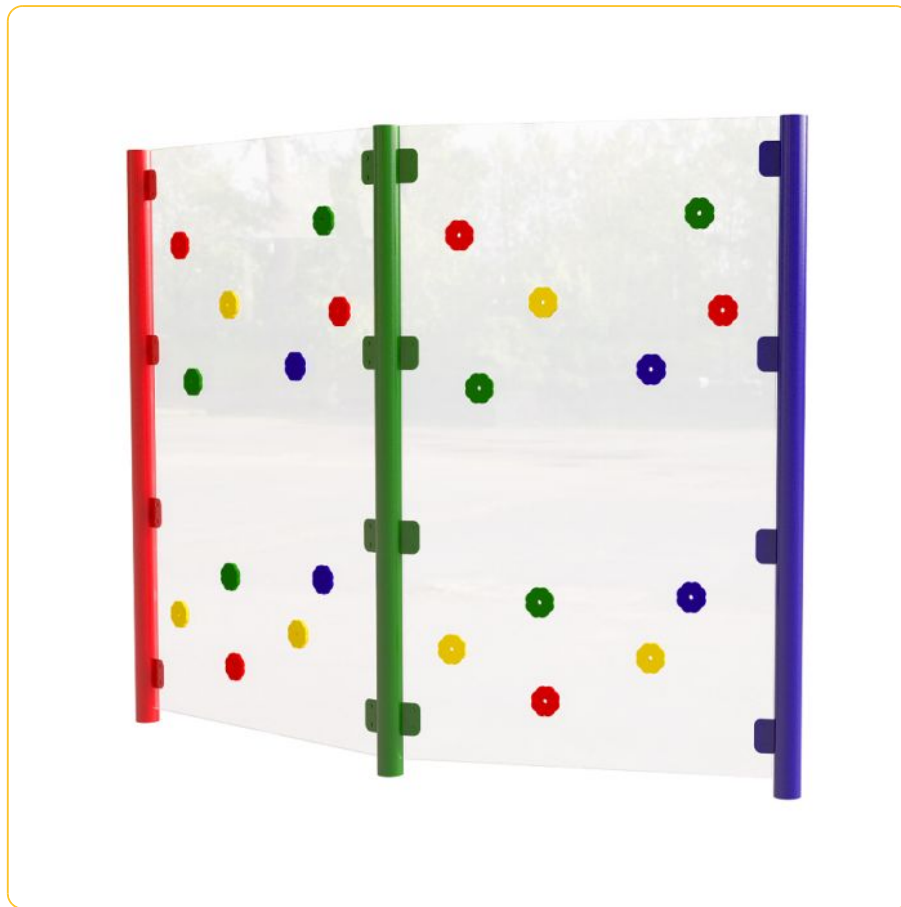

TRANSPARENT TRAVERSE

SKU: 402.1447

Description

The BSFG Clear Traverse Wall system is a dynamic climbing and agility feature designed to enhance active play in schools, playgrounds and sports environments. Available in 2, 3 and 4 panel configurations, it offers flexible layouts to suit a wide range of spaces and user abilities. Engineered for safety, durability and engagement, it supports physical development, coordination and confidence. A specification-ready solution for architects and education projects seeking high-impact play value.

Standard Dimensions

Length x Width x Height (mm)

3934 x 510 x 2100
5486 x 90 x 2100
2788 x 90 x 2100
4137 x 90 x 2100
5217 x 510 x 2100
2650 x 510 x 2100

Bailey Street Furniture Group | Adlington Business Park | London Road | Adlington | Cheshire | SK10 4NL | United Kingdom

w: www.bsfg.co.uk | t: 01625 322888 | e: enquiries@bsfg.co.uk

Company Registration No. 5269442 VAT No. 849 4437 86

TRANSPARENT TRAVERSE

SKU: 402.1447

Age Suitability	5-8
Country of Origin	United Kingdom
Depth	90 mm, 510 mm
Finishing / Treatment	Galvanised, Powder Coated
Height	2100 mm
Key Stage	Key Stage 1 (5 to 7 Years Old)
Length	2788 mm, 5217 mm, 5486 mm, 3934 mm, 4137 mm, 2650 mm
Material	Steel
Mounting Options	Root Fixed

TRANSPARENT TRAVERSE

SKU: 402.1447

Number of Panels	3, 4, 2
Traverse Wall Configuration	Zig-Zag, Straight
Traverse Wall Single or Double Sided	Single Sided, Double Sided

Bailey Street Furniture Group | Adlington Business Park | London Road | Adlington | Cheshire | SK10 4NL | United Kingdom