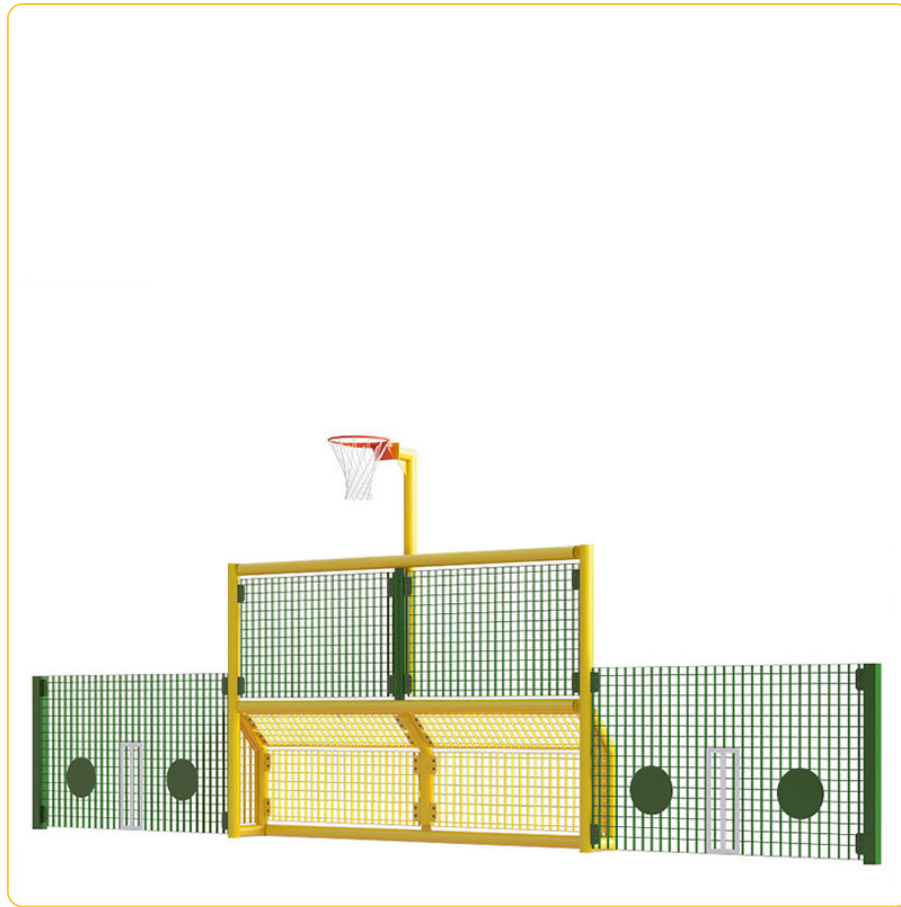

KS2 JUNIOR GOAL UNIT 108

SKU: 401.0451

BSFG RAL Colours Palette

BSFG RAL 6001, BSFG RAL 7008, BSFG RAL 1013, BSFG RAL 7035, BSFG RAL 6027, BSFG RAL 2002, BSFG RAL 5015, BSFG RAL 5021, BSFG RAL 9005, BSFG RAL 3020, BSFG RAL 1023, BSFG RAL 2004, BSFG RAL 9006, BSFG RAL 1027, BSFG RAL 8017, BSFG RAL 7001, Galvanised, BSFG RAL 6018, BSFG RAL 6019, BSFG RAL 7039, BSFG RAL 8007, BSFG RAL 5024, BSFG RAL 9016, BSFG RAL 3005, BSFG RAL 4009, BSFG RAL 1028, BSFG RAL 5013, BSFG RAL 4005, BSFG RAL 7012, BSFG RAL 7016

Basketball Hoop / Netball Ring Height

2740 mm, 2740 mm

Basketball or Netball

Netball

Country of Origin

United Kingdom

Depth

400 mm

Bailey Street Furniture Group | Adlington Business Park | London Road | Adlington | Cheshire | SK10 4NL | United Kingdom

w: www.bsfg.co.uk | t: 01625 322888 | e: enquiries@bsfg.co.uk

Company Registration No. 5269442 VAT No. 849 4437 86