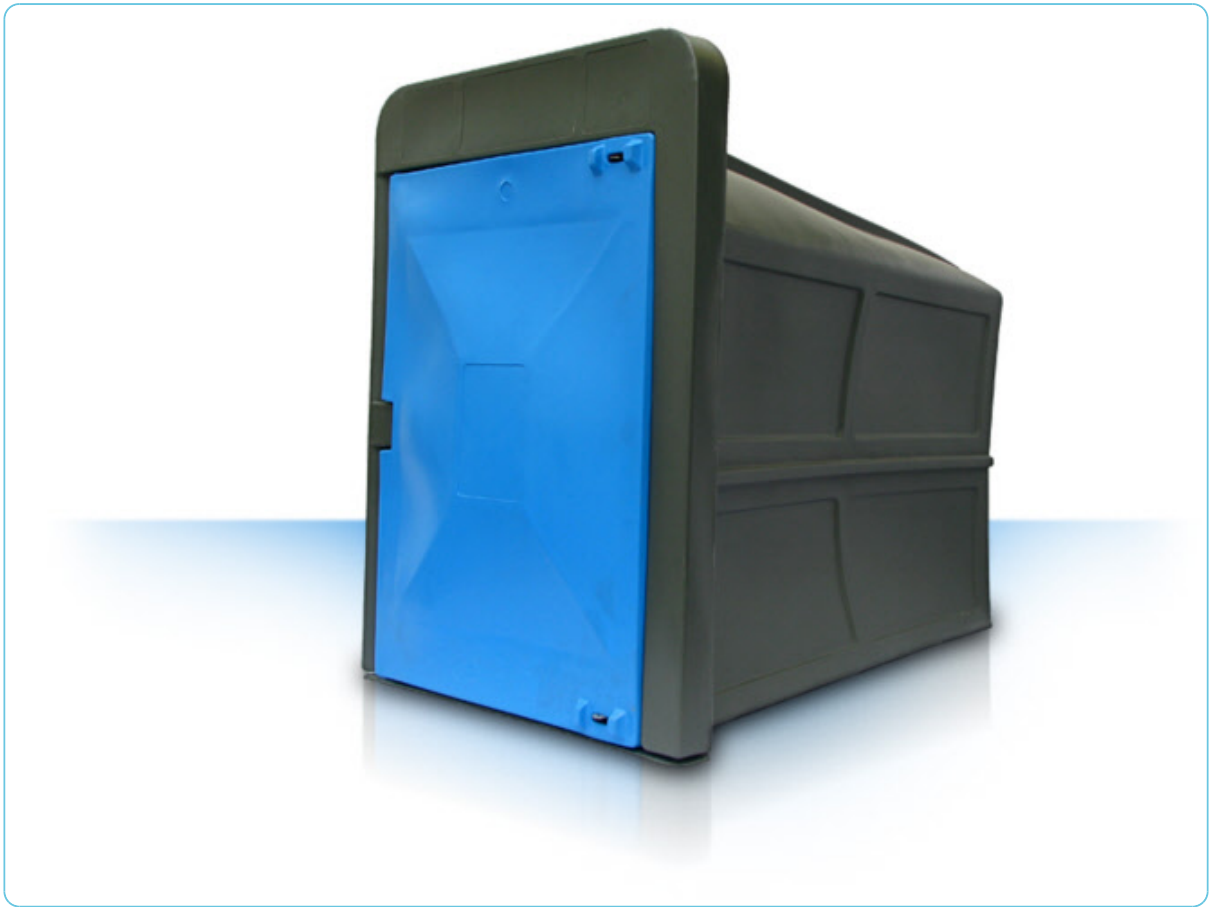

LOCKERPOD

SKU: 110.0067

Description

LockerPod bike lockers provide secure, weatherproof storage for bicycles and cycling gear in public and private spaces. Manufactured from recyclable polyethylene, they are UV-treated, graffiti-resistant, and designed for long-term durability. With options for enhanced security and multiple colour finishes, LockerPods are ideal for schools, campuses, business parks, and residential developments.

Standard Dimensions

Length x Width x Height (mm)

1700 x 1000 x 1350

Bailey Street Furniture Group | Adlington Business Park | London Road | Adlington | Cheshire | SK10 4NL | United Kingdom

w: www.bsfg.co.uk | t: 01625 322888 | e: enquiries@bsfg.co.uk

Company Registration No. 5269442 VAT No. 849 4437 86

LOCKERPOD

SKU: 110.0067

Condition Upon Delivery	Assembled
Country of Origin	United Kingdom
Cycle Parking Depth	725 mm
Cycle Parking Height	1100 mm
Cycle Parking Length	1595 mm
Depth	1000 mm
Gated	Yes
Height	1350 mm
Integral Cycle Parking	Yes
Length	1700 mm

LOCKERPOD

SKU: 110.0067

Lock and Key Type	Padlock
Lockable	Yes
Lowest Roof Height	1153 mm
Material	Low Density Polyethylene
Mounting Options	Surface Mounted
Number of Parking Spaces	1
Roof Type	Monopitch Roof
Single or Double Sided Configuration	Single Sided
Type	Individual Stand, Bike Locker