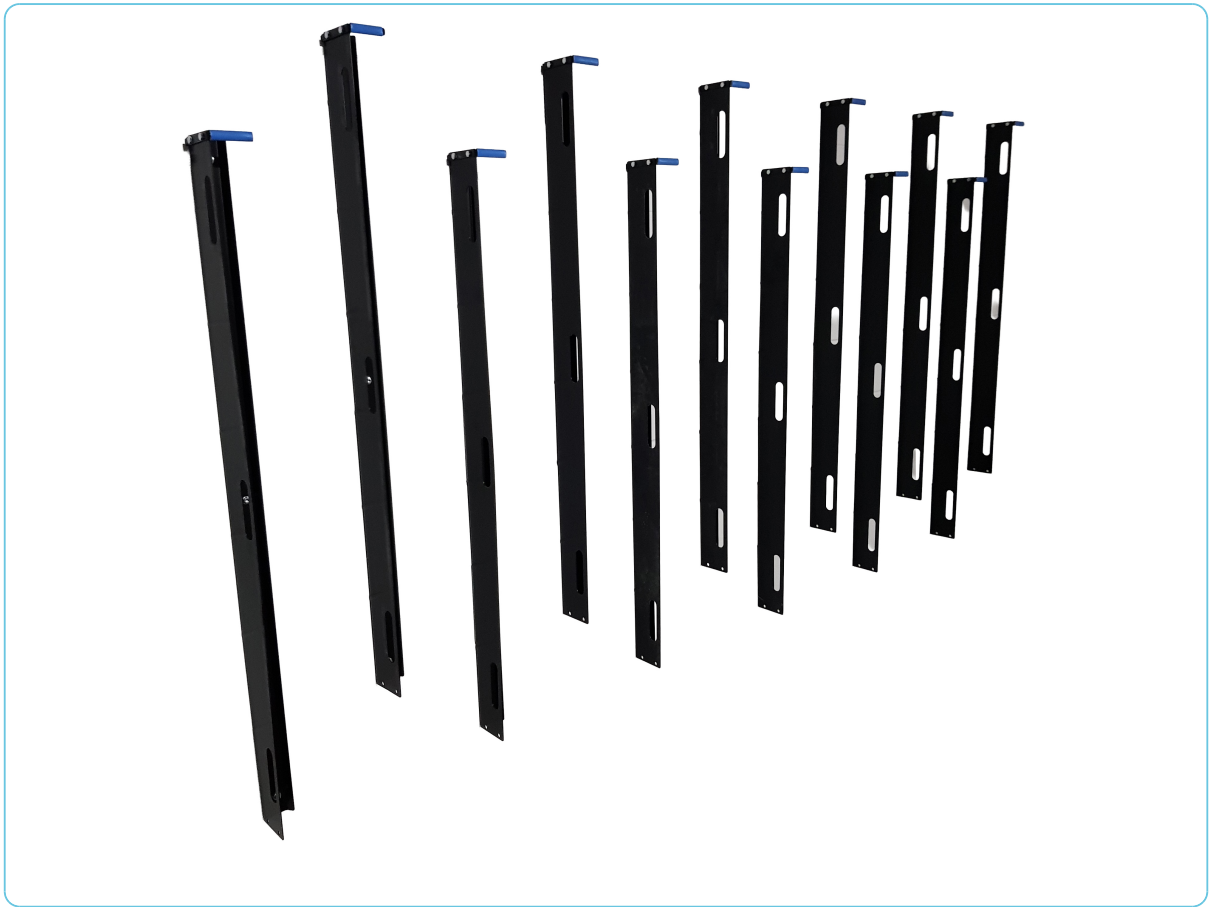

## Description

The Westerham Vertical Bike Rack offers a compact, space-saving solution for secure cycle storage in indoor or outdoor environments. Its vertical design maximises floor space while providing strong locking points for bicycles of various sizes. Manufactured from durable galvanised steel with optional powder-coated finishes, this rack is ideal for schools, workplaces, and residential developments.

### Standard Dimensions

Length x Width x Height (mm)

1500 x 112 x 112

Bailey Street Furniture Group | Adlington Business Park | London Road | Adlington | Cheshire | SK10 4NL | United Kingdom

w: [www.bsfg.co.uk](http://www.bsfg.co.uk) | t: 01625 322888 | e: [enquiries@bsfg.co.uk](mailto:enquiries@bsfg.co.uk)

# WESTERHAM BIKE RACK

SKU: 108.0051

WALL-MOUNTED RACKS SPECIFICATION DATA

<b>BIM Object Available</b>	Yes
<b>Colour</b>	Black, No, Variant
<b>Country of Origin</b>	United Kingdom
<b>Depth</b>	112 mm
<b>Finishing / Treatment</b>	Galvanised, Powder Coated
<b>Height</b>	112 mm
<b>Length</b>	1500 mm
<b>Material</b>	Steel
<b>Mounting Options</b>	Wall Mounted
<b>NBS Source Listed</b>	Yes