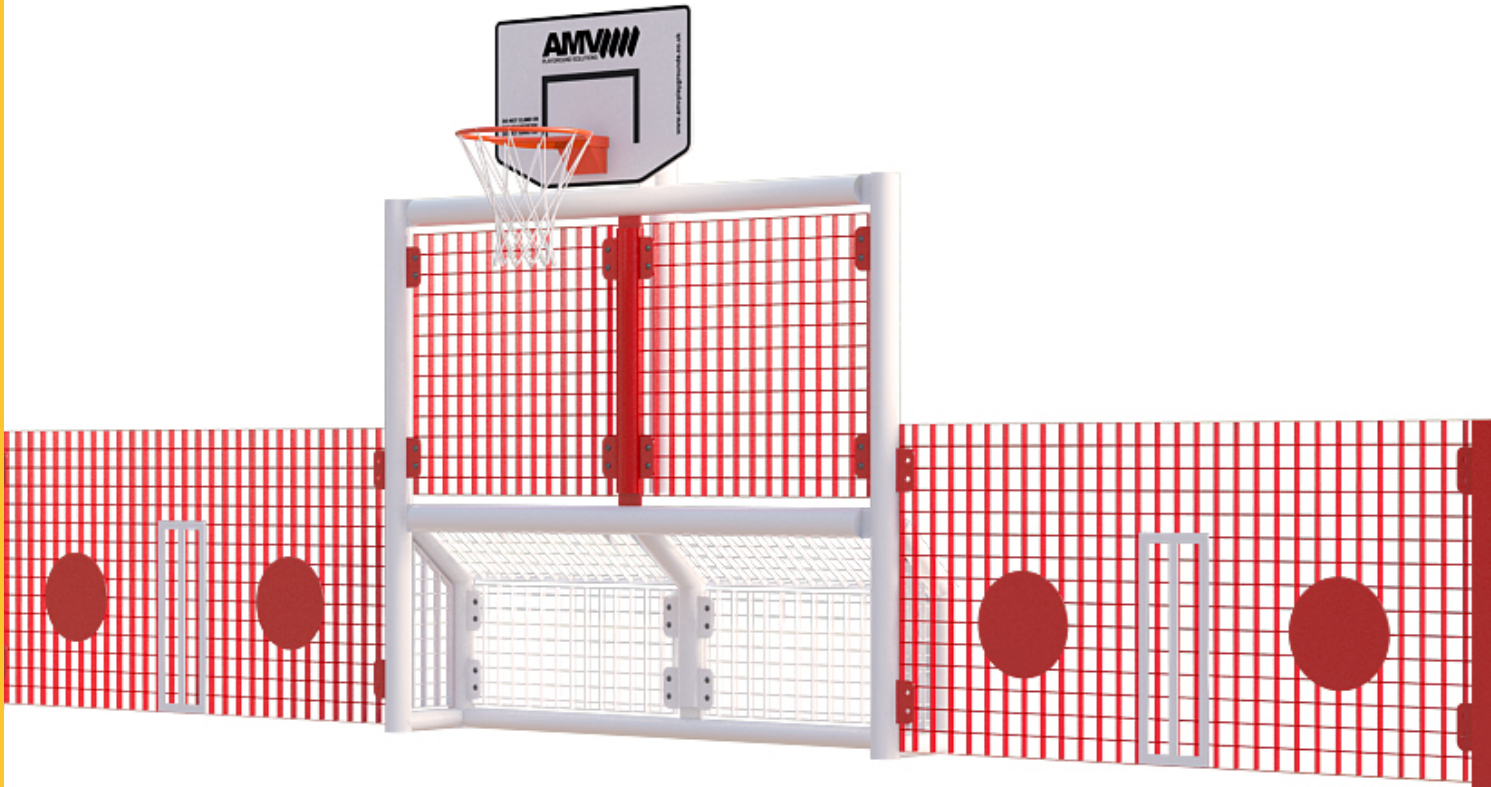

KS1 INFANT GOAL UNIT 3

SKU: 401.0444

Description

The KS1 Infant Goal Unit 3 is a multifunctional early years sports station combining a child-scaled football goal with an integrated basketball backboard, featuring optional targets and wickets. Its extended width creates a wider play zone that encourages teamwork, coordination and confidence building for children aged 5–7. Constructed from galvanised and polyester powder-coated mild steel, it delivers exceptional durability, vandal resistance and year-round weather protection. Ideal for developing core movement skills, communication and cooperative play in Key Stage 1 settings.

Standard Dimensions

Length x Width x Height (mm)

4980 x 300 x 2231

KS1 INFANT GOAL UNIT 3

SKU: 401.0444

SPORTS EQUIPMENT SPECIFICATION DATA

2D DWG Available	Yes
3D Model Available (STEP/IFC)	Yes
Above Ground Height	2731 mm
Age Suitability	5-7 Years Old
Area of Application	Outdoor
BIM Object Available	No

KS1 INFANT GOAL UNIT 3

SKU: 401.0444

Length	4980 mm
Material	Steel
Mounting Options	Root Fixed
NBS Source Listed	No
Overall Height	2231 mm
Play Values	Co-Operative Play, Gross Motor Skills, Stretching & Flexibility, Hand-eye Co-ordination, Communication Skills, Competitive Play
Product	Playground / Sports Equipment
Product Application	Outdoor
Recyclable	Yes
Side Panel Edge	Straight
Side Panel Length	1490 mm
Side Panels	Yes
Sports Activities	Football
Upper Rebound Panel	Yes
Upper Rebound Panel Height	800 mm
Upper Rebound Panel Length	2000 mm
Warranty	1 Years
Weight	245 kg