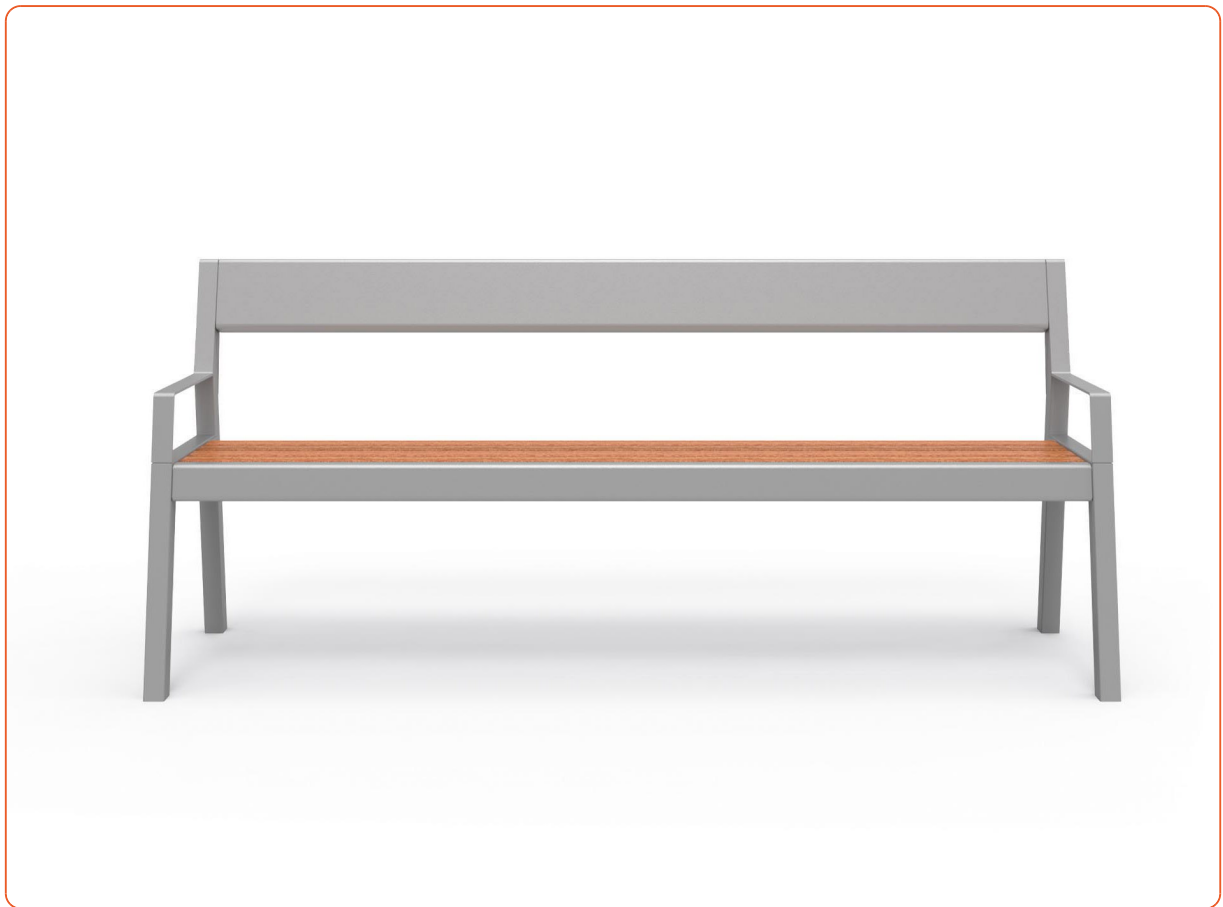

CASTEO BREAK SERIES

SKU: 301.1209

Armrest

Left and Right, No

Armrest Height

130 mm

Backrest

Full Length

Backrest Height

366 mm

City Design RAL Colours

CD PC RAL 2004, CD PC RAL 7012, CD PC RAL 3000, CD PC RAL 7001, CD PC RAL 6029, CD PC RAL 4009, CD PC RAL 1021, CD PC RAL 6005, CD PC RAL 5010, CD PC RAL 9007, CD PC RAL 6027, CD PC RAL 2002, CD PC RAL 6013, CD PC RAL 1013, CD PC RAL 3005, CD PC RAL 9006, CD PC RAL 9005, CD PC RAL 5013, CD PC RAL 3003, CD PC RAL 4005, CD PC RAL 6018, CD PC RAL 8017, CD PC RAL 7016, CD PC RAL 9010, CD PC RAL 5021, CD PC RAL 1028

Bailey Street Furniture Group | Adlington Business Park | London Road | Adlington | Cheshire | SK10 4NL | United Kingdom

w: www.bsfg.co.uk | t: 01625 322888 | e: enquiries@bsfg.co.uk

Company Registration No. 5269442 VAT No. 849 4437 86