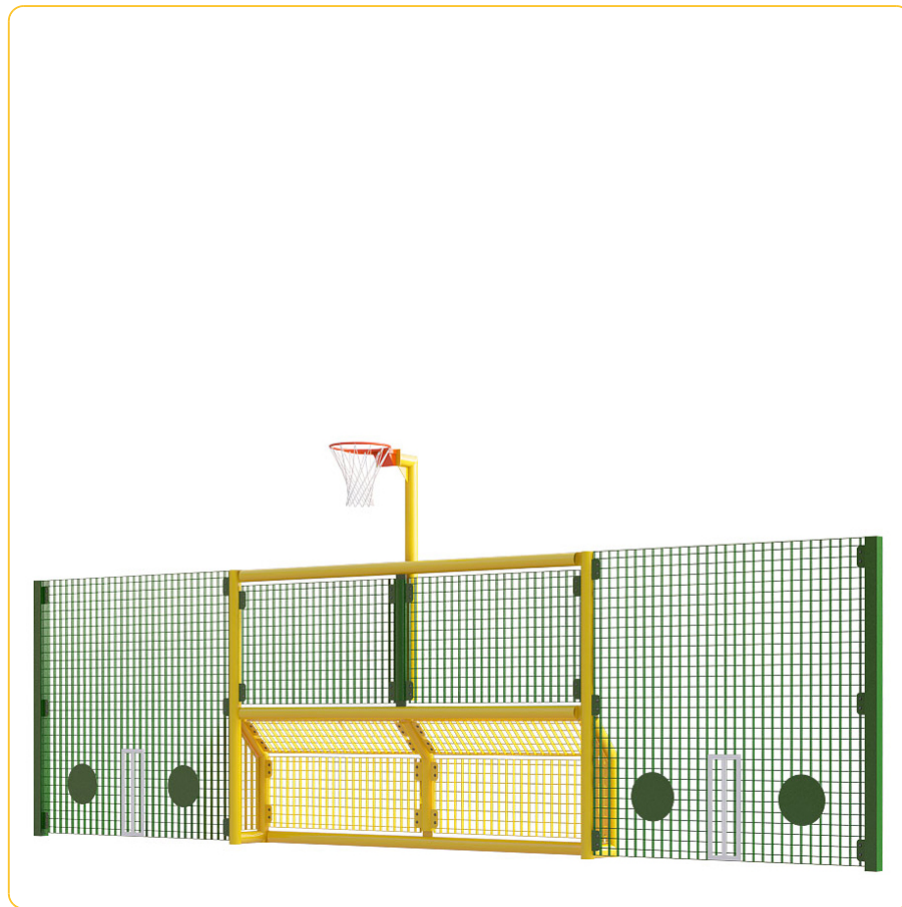

KS2 JUNIOR GOAL UNIT 109

SKU: 401.0453

Description

The KS2 Junior Goal Unit 109 is a large, multi-sport goal system designed for football, netball, hockey and cricket for children aged 7–11. With a 2000mm overall height, 7200mm width and 400mm depth, it creates a generous and highly engaging activity zone suited for developing coordination, ball skills and confident team gameplay. Featuring a netball ring set at 2740mm and 2000mm high side panels with targets and wickets, it supports a broad range of PE and playground activities. Built from galvanised and polyester powder-coated mild steel, it is fully weatherproof, vandal-resistant and virtually maintenance-free for long-term school use.

Standard Dimensions

Length x Width x Height (mm)

7200 x 400 x 2000

KS2 JUNIOR GOAL UNIT 109

SKU: 401.0453

Age Suitability

9-12

BSFG RAL Colours Palette

Depth	400 mm
Finishing / Treatment	Galvanised, Powder Coated
Goal Depth	400 mm
Goal Height	1000 mm
Goal Length	3200 mm
Goal Mouth Style	Recess Goal
Height	2000 mm
Key Stage	Key Stage 2
Length	7200 mm
Material	Steel
Mounting Options	Root Fixed
Side Panel Edge	Straight
Side Panel Height	2000 mm
Side Panel Length	2000 mm
Side Panels	Yes
Upper Rebound Panel	Yes
Upper Rebound Panel Height	1000 mm
Upper Rebound Panel Length	3200 mm