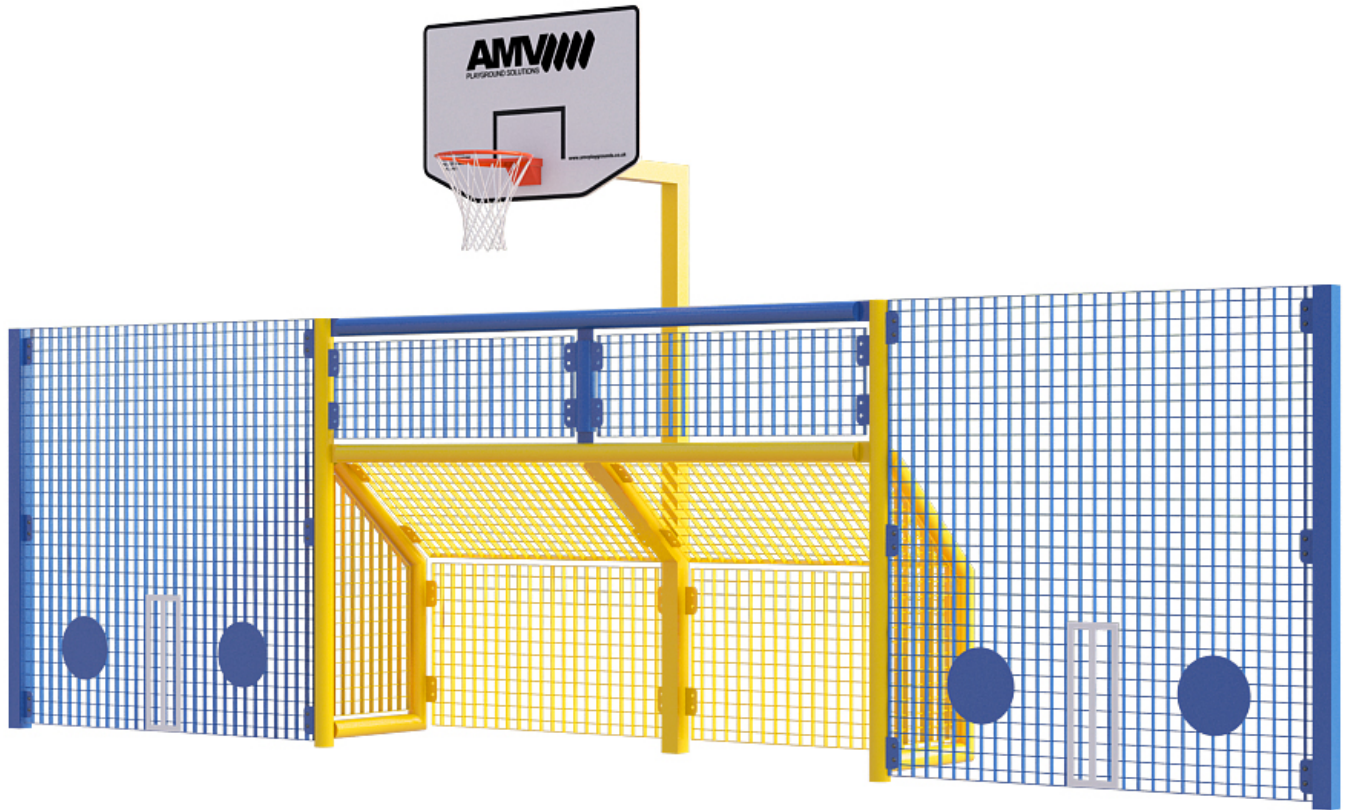

KS2 JUNIOR GOAL UNIT 271

SKU: 401.0457

Age Suitability

9-12

BSFG RAL Colours Palette

BSFG RAL 6001, BSFG RAL 7008, BSFG RAL 1013, BSFG RAL 7035, BSFG RAL 6027, BSFG RAL 2002, BSFG RAL 5015, BSFG RAL 5021, BSFG RAL 9005, BSFG RAL 3020, BSFG RAL 1023, BSFG RAL 2004, BSFG RAL 9006, BSFG RAL 1027, BSFG RAL 8017, BSFG RAL 7001, Galvanised, BSFG RAL 6018, BSFG RAL 6019, BSFG RAL 7039, BSFG RAL 8007, BSFG RAL 5024, BSFG RAL 9016, BSFG RAL 3005, BSFG RAL 4009, BSFG RAL 1028, BSFG RAL 5013, BSFG RAL 4005, BSFG RAL 7012, BSFG RAL 7016

Basketball Hoop / Netball Ring Height

2600 mm

Basketball or Netball

Basketball

Country of Origin

United Kingdom

Bailey Street Furniture Group | Adlington Business Park | London Road | Adlington | Cheshire | SK10 4NL | United Kingdom

w: www.bsfg.co.uk | t: 01625 322888 | e: enquiries@bsfg.co.uk

Company Registration No. 5269442 VAT No. 849 4437 86