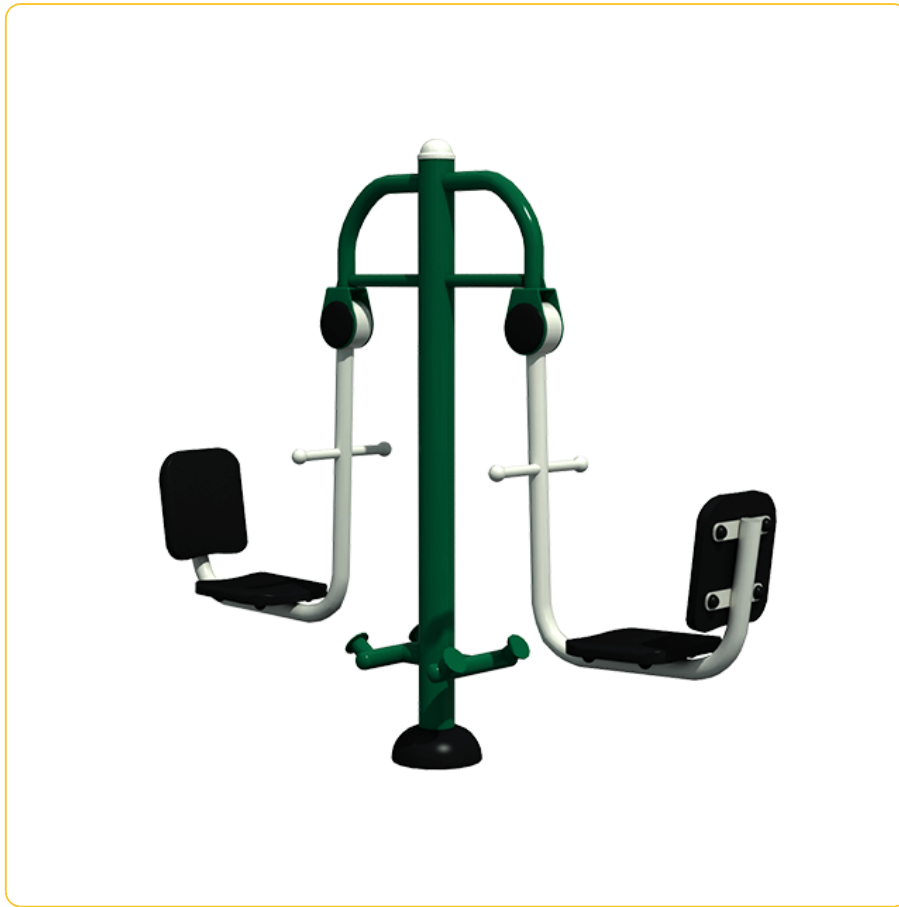

FA CHILDREN'S SEATED LEG

SKU: 405.1168

Standard Dimensions

Length x Width x Height (mm)

2379 x 463 x 1978

FA CHILDREN'S SEATED LEG

SKU: 405.1168

Age Suitability	5-8
Colour	Green and Beige
Country of Origin	United Kingdom
Depth	463 mm
Finishing / Treatment	Powder Coated
Height	1978 mm
Key Stage	Key Stage 2 (7 to 11 Years Old)
Length	2379 mm
Material	Plastic, Steel
Mounting Options	Root Fixed

FA CHILDREN'S SEATED LEG

SKU: 405.1168

Ral Colour	RAL 6005 RAL 1019
Weight	92 kg

Bailey Street Furniture Group | Adlington Business Park | London Road | Adlington | Cheshire | SK10 4NL | United Kingdom

w: www.bsfg.co.uk | t: 01625 322888 | e: enquiries@bsfg.co.uk