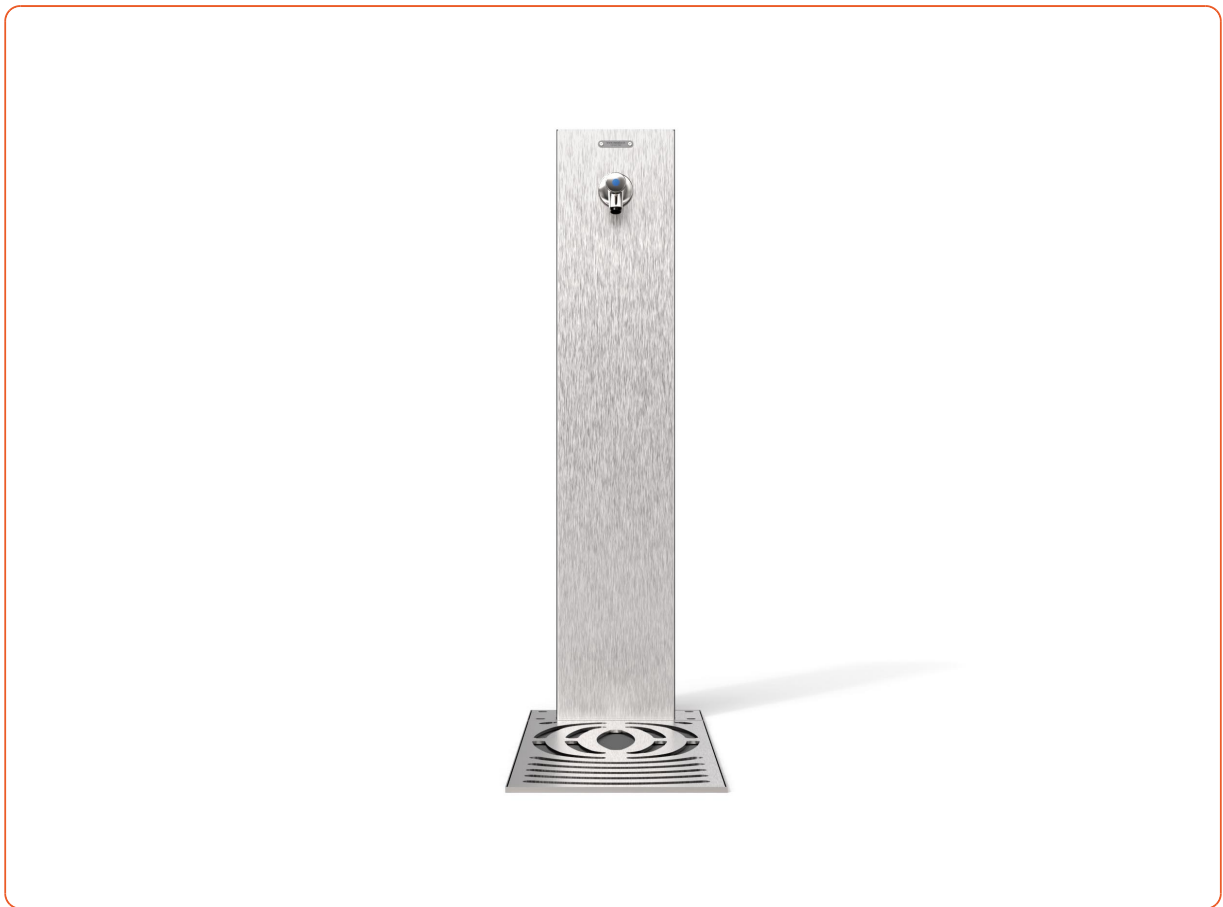

FUENTE R RECTANGULAR

SKU: 307.1087

Description

Fuente is a contemporary drinking fountain designed for modern streetscapes and public spaces, combining functionality with elegant design. Made from robust steel with a cast aluminium top, it features an integrated water spout and optional bottle filler for convenience. Weather-resistant and easy to maintain, Fuente delivers durability and style for high-traffic environments. Ideal for architects and specifiers seeking sustainable hydration solutions for urban projects.

Standard Dimensions

Length x Width x Height (mm)

296 x 890 x 990

Bailey Street Furniture Group | Adlington Business Park | London Road | Adlington | Cheshire | SK10 4NL | United Kingdom

w: www.bsfg.co.uk | t: 01625 322888 | e: enquiries@bsfg.co.uk

Company Registration No. 5269442 VAT No. 849 4437 86

FUENTE R RECTANGULAR

SKU: 307.1087

Country of Origin	Italy
Depth	890 mm
Designer	Raffaele Lazzari, Mattia Li Pomi
Finishing / Treatment	Powder Coated
Height	990 mm
Length	296 mm
Material	Stainless Steel Grade 304, Steel, Corten Steel