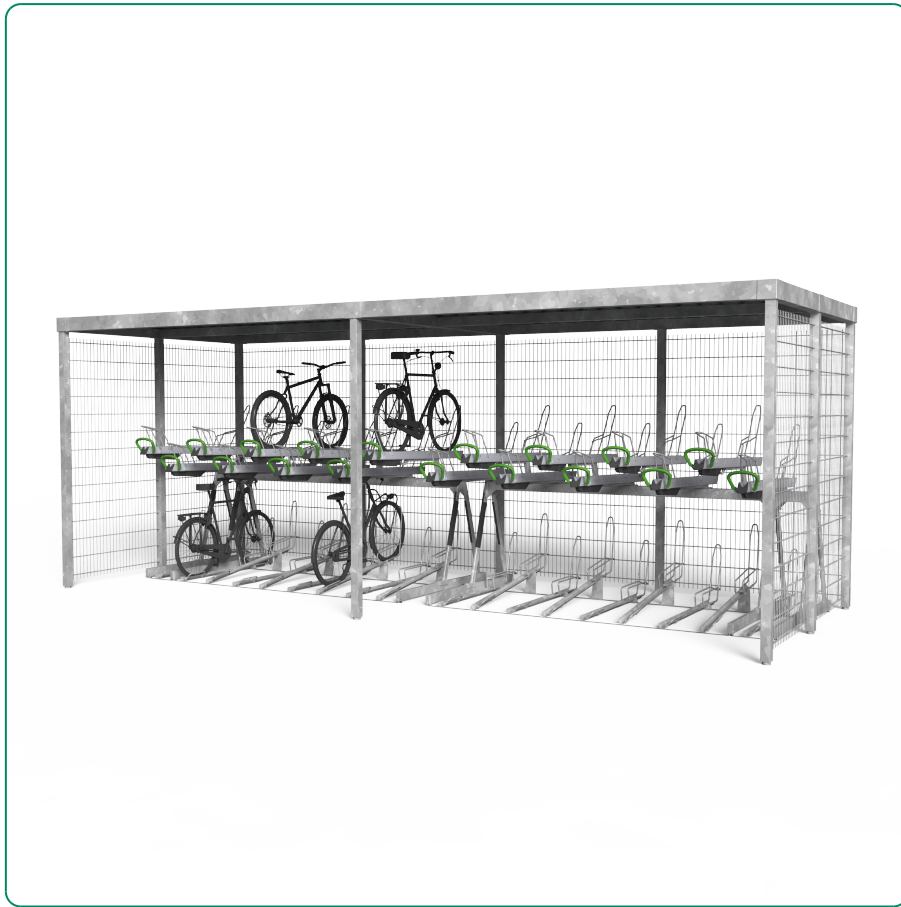

PALETO SHELTER

SKU: 107.1433

CYCLE SHELTERS SPECIFICATION DATA

Bailey Street Furniture Group | Adlington Business Park | London Road | Adlington | Cheshire | SK10 4NL | United Kingdom

w: www.bsfg.co.uk | t: 01625 322888 | e: enquiries@bsfg.co.uk

Company Registration No. 5269442 VAT No. 849 4437 86