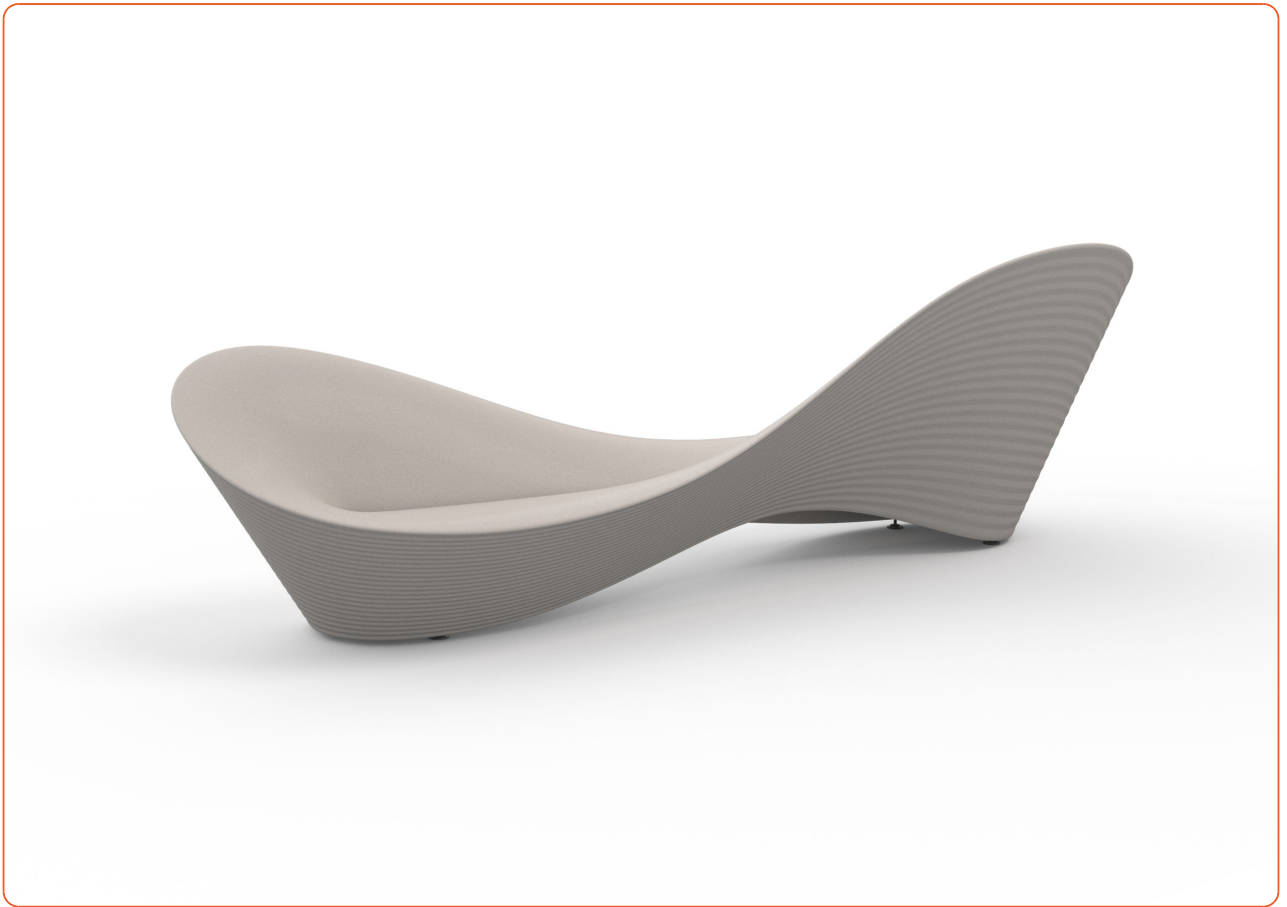

## Description

The FOLLY range by Ron Arad is an iconic family of monolithic sculptural benches made entirely from High-Performance Concrete (HPC), characterised by a sinuous, ribbon-like form with integrated backrests at varying heights. Its exterior surface features raised waves that follow the bench's flowing geometry, while the internal seating surface is available in smooth or polished finishes. Designed as a single uninterrupted form, FOLLY combines architectural impact with long-term durability for both interior and exterior public environments. Concealed adjustable feet or ground-fixing options ensure stable installation even on uneven surfaces.

# FOLLY HPC BENCH

SKU: 301.1281

CONCRETE & STONE SEATING SPECIFICATION DATA

<b>Backrest</b>	Partial Length
<b>Colour</b>	Grey, White, Green
<b>Country of Origin</b>	Italy
<b>Depth</b>	1100 mm
<b>Designer</b>	Ron Arad
<b>Height</b>	1100 mm
<b>Length</b>	3600 mm
<b>Material</b>	High Performance Concrete