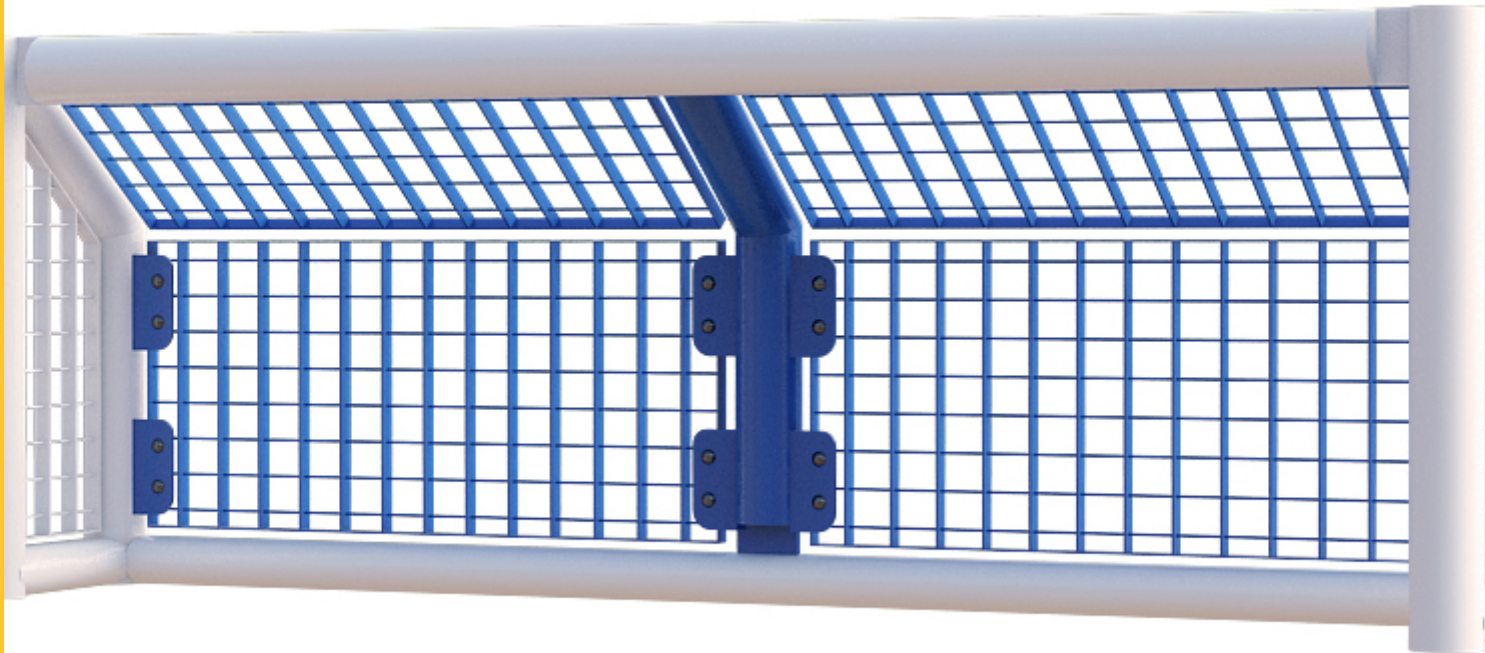

KS1 INFANT GOAL RECESS 37

SKU: 401.0441

Age Suitability

5-8 Years Old, 5-8

BSFG RAL Colours Palette

BSFG RAL 6001, BSFG RAL 7008, BSFG RAL 1013, BSFG RAL 7035, BSFG RAL 6027, BSFG RAL 2002, BSFG RAL 5015, BSFG RAL 5021, BSFG RAL 9005, BSFG RAL 3020, BSFG RAL 1023, BSFG RAL 2004, BSFG RAL 9006, BSFG RAL 1027, BSFG RAL 8017, BSFG RAL 7001, Galvanised, BSFG RAL 6018, BSFG RAL 6019, BSFG RAL 7039, BSFG RAL 8007, BSFG RAL 5024, BSFG RAL 9016, BSFG RAL 3005, BSFG RAL 4009, BSFG RAL 1028, BSFG RAL 5013, BSFG RAL 4005, BSFG RAL 7012, BSFG RAL 7016

Basketball or Netball

No

Country of Origin

United Kingdom

Depth

300 mm

Finishing / Treatment

Galvanised, Powder Coated